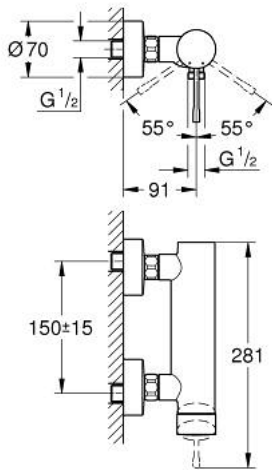

## 33 636 GN1 ESSENCE SINGLE-LEVER SHOWER MIXER 1/2"

### PRODUCT DESCRIPTION

- Colour: Brushed cool sunrise
- Wall mounted
- Metal lever
- GROHE SilkMove 35 mm ceramic cartridge
- With temperature limiter
- GROHE LongLife finish
- Shower outlet 1/2"
- integrated non-return valve
- S-unions
- Protected against backflow
- min. recommended pressure 1.0 bar

### SPARE PARTS, November 2016 – now

- 1: Lever (Spare part-nr. 46916GN0)
- 2: Screw coupling (Spare part-nr. 46460000)
- 3: Cartridge (Spare part-nr. 46374000)
- 4: 1/2" screw connection (Spare part-nr. 45044000)
- 5: s-union (Spare part-nr. 12662GN0)
- 6: Non-return valve (Spare part-nr. 47886000)
- 7: Extension 3/4" (Spare part-nr. 0713000M)\*
- 8: Special spanner wrench (Spare part-nr. 19377000)\*