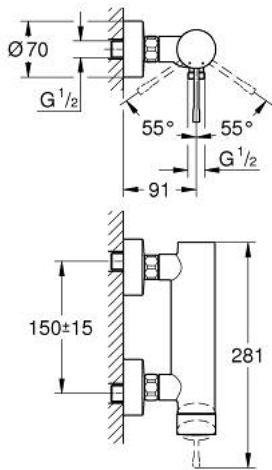

## 33 636 DC1 ESSENCE SINGLE-LEVER SHOWER MIXER 1/2"

### PRODUCT DESCRIPTION

- Colour: supersteel
- Wall mounted
- Metal lever
- GROHE SilkMove 35 mm ceramic cartridge
- With temperature limiter
- GROHE LongLife finish
- Shower outlet 1/2"
- integrated non-return valve
- S-unions
- Protected against backflow
- min. recommended pressure 1.0 bar

### SPARE PARTS, January 2016 – now

- 1: Lever (Spare part-nr. 46916DC0)
- 2: Screw coupling (Spare part-nr. 46460000)
- 3: Cartridge (Spare part-nr. 46374000)
- 4: 1/2" screw connection (Spare part-nr. 45044DC0)
- 5: S-union (Spare part-nr. 12662DC0)
- 6: Non-return valve (Spare part-nr. 47886000)
- 7: Extension 3/4" (Spare part-nr. 0713000M)\*
- 8: Special spanner wrench (Spare part-nr. 19377000)\*