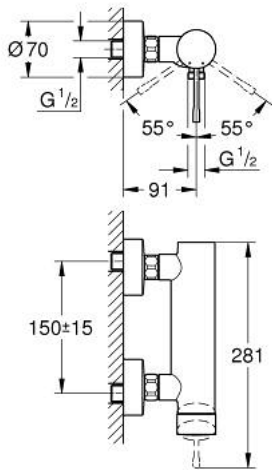

33 636 AL1 ESSENCE SINGLE-LEVER SHOWER MIXER 1/2"

PRODUCT DESCRIPTION

- Colour: Brushed hard graphite
- Wall mounted
- Metal lever
- GROHE SilkMove 35 mm ceramic cartridge
- With temperature limiter
- GROHE LongLife finish
- Shower outlet 1/2"
- integrated non-return valve
- S-unions
- Protected against backflow
- min. recommended pressure 1.0 bar

33 636 AL1 ESSENCE SINGLE-LEVER SHOWER MIXER 1/2"

SPARE PARTS, November 2016 – now

- 1: Lever (Spare part-nr. 46916AL0)
- 2: Screw coupling (Spare part-nr. 46460000)
- 3: Cartridge (Spare part-nr. 46374000)
- 4: 1/2" screw connection (Spare part-nr. 45044000)
- 5: S-union (Spare part-nr. 12662AL0)
- 6: Non-return valve (Spare part-nr. 47886000)
- 7: Extension 3/4" (Spare part-nr. 0713000M)*
- 8: Special spanner wrench (Spare part-nr. 19377000)*