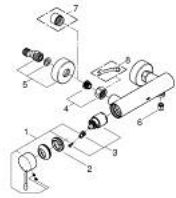

33 636 001 **ESSENCE SINGLE-LEVER SHOWER MIXER 1/2"**

PRODUCT DESCRIPTION

- Colour: chrome
- Wall mounted
- Metal lever
- GROHE SilkMove 35 mm ceramic cartridge
- With temperature limiter
- GROHE LongLife finish
- Shower outlet 1/2"
- integrated non-return valve
- S-unions
- Protected against backflow
- min. recommended pressure 1.0 bar

33 636 001 ESSENCE SINGLE-LEVER SHOWER MIXER 1/2"

SPARE PARTS, January 2014 – now

- 1: Lever (Spare part-nr. 46916000)
- 2: Screw coupling (Spare part-nr. 46460000)
- 3: Cartridge (Spare part-nr. 46374000)
- 4: 1/2" screw connection (Spare part-nr. 45044000)
- 5: S-union (Spare part-nr. 12662000)
- 6: Non-return valve (Spare part-nr. 47886000)
- 7: Extension 3/4" (Spare part-nr. 0713000M)*
- 8: Special spanner wrench (Spare part-nr. 19377000)*