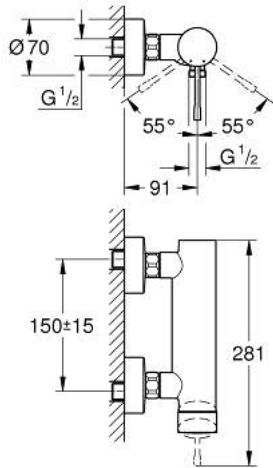

33 636 001 **ESSENCE SINGLE-LEVER SHOWER MIXER 1/2"**

PRODUCT DESCRIPTION

- Colour: chrome
- Wall mounted
- Metal lever
- GROHE SilkMove 35 mm ceramic cartridge
- With temperature limiter
- GROHE LongLife finish
- Shower outlet 1/2"
- integrated non-return valve
- S-unions
- Protected against backflow
- min. recommended pressure 1.0 bar

33 636 001 ESSENCE SINGLE-LEVER SHOWER MIXER 1/2"

SPARE PARTS, January 2014 – now

- 1: Lever (Spare part-nr. 46916000)
- 2: Screw coupling (Spare part-nr. 46460000)
- 3: Cartridge (Spare part-nr. 46374000)
- 4: 1/2" screw connection (Spare part-nr. 45044000)
- 5: S-union (Spare part-nr. 12662000)
- 6: Non-return valve (Spare part-nr. 47886000)
- 7: Extension 3/4" (Spare part-nr. 0713000M)*
- 8: Special spanner wrench (Spare part-nr. 19377000)*