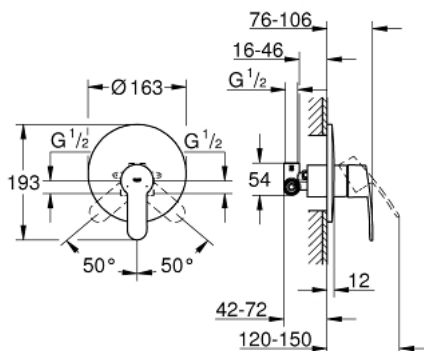

33 635 002 EUROSTYLE COSMOPOLITAN SINGLE-LEVER SHOWER MIXER 1/2"

PRODUCT DESCRIPTION

- Colour: chrome
- Wall installation
- GROHE SilkMove 46 mm ceramic cartridge
- GROHE LongLife finish
- Consisting of:
- Set for final installation
- rough-in set for wall mounted shower mixer
- Adjustable flow rate limiter
- Adjustable minimum flow rate 2.5 l/min
- Metal lever
- Escutcheon- and shaft-sealing
- Metal escutcheon
- screwed
- Optional temperature limiter

33 635 002 EUROSTYLE COSMOPOLITAN SINGLE-LEVER SHOWER MIXER 1/2"

SPARE PARTS, December 2015 – now

- 1: Lever (Spare part-nr. 46752000)
- 2: Escutcheon (Spare part-nr. 46904000)
- 3: Cap (Spare part-nr. 06874000)
- 4: Cartridge (Spare part-nr. 46048000)
- 5: Temperature limiter (Spare part-nr. 46375000)*
- 6: Extension set (Spare part-nr. 46191000)*
- 7: Extension set (Spare part-nr. 46343000)*