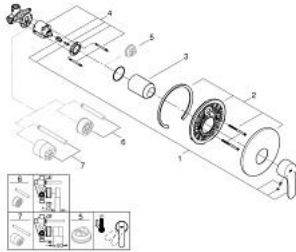

33 635 002 EUROSTYLE COSMOPOLITAN SINGLE-LEVER SHOWER MIXER 1/2"

PRODUCT DESCRIPTION

- Colour: chrome
- Wall installation
- GROHE SilkMove 46 mm ceramic cartridge
- GROHE LongLife finish
- Consisting of:
- Set for final installation
- rough-in set for wall mounted shower mixer
- Adjustable flow rate limiter
- Adjustable minimum flow rate 2.5 l/min
- Metal lever
- Escutcheon- and shaft-sealing
- Metal escutcheon
- screwed
- Optional temperature limiter

33 635 002 EUROSTYLE COSMOPOLITAN SINGLE-LEVER SHOWER MIXER 1/2"

SPARE PARTS, December 2015 – now

- 1: Lever (Spare part-nr. 46752000)
- 2: Escutcheon (Spare part-nr. 46904000)
- 3: Cap (Spare part-nr. 06874000)
- 4: Cartridge (Spare part-nr. 46048000)
- 5: Temperature limiter (Spare part-nr. 46375000)*
- 6: Extension set (Spare part-nr. 46191000)*
- 7: Extension set (Spare part-nr. 46343000)*