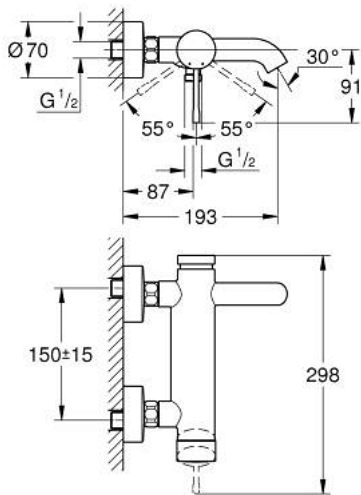

## 33 624 GN1 ESSENCE SINGLE-LEVER BATH MIXER 1/2"

### PRODUCT DESCRIPTION

- Colour: Brushed cool sunrise
- Wall mounted
- Metal lever
- GROHE SilkMove 35 mm ceramic cartridge
- With temperature limiter
- GROHE LongLife finish
- Automatic diverter: bath/shower
- mousseur
- Shower outlet 1/2"
- integrated non-return valve
- S-unions
- Protected against backflow
- min. recommended pressure 1.0 bar