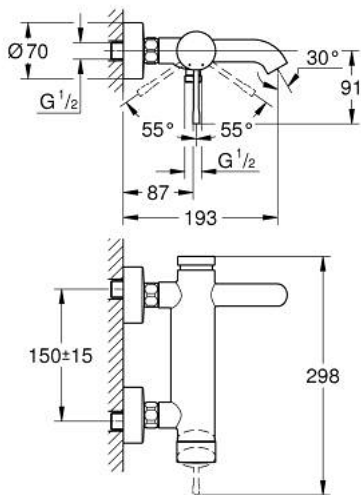

33 624 GL1 ESSENCE SINGLE-LEVER BATH MIXER 1/2"

PRODUCT DESCRIPTION

- Colour: Cool sunrise
- Wall mounted
- Metal lever
- GROHE SilkMove 35 mm ceramic cartridge
- With temperature limiter
- GROHE LongLife finish
- Automatic diverter: bath/shower
- mousseur
- Shower outlet 1/2"
- integrated non-return valve
- S-unions
- Protected against backflow
- min. recommended pressure 1.0 bar