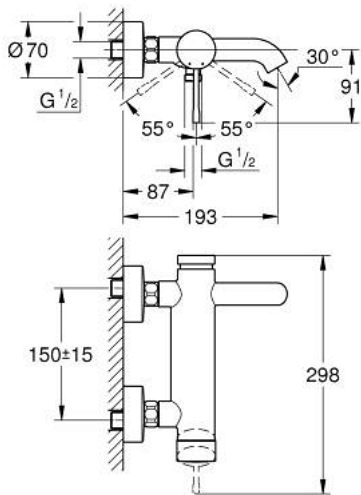

## 33 624 EN1 ESSENCE SINGLE-LEVER BATH MIXER 1/2"

### PRODUCT DESCRIPTION

- Colour: Brushed nickel
- Wall mounted
- Metal lever
- GROHE SilkMove 35 mm ceramic cartridge
- With temperature limiter
- GROHE LongLife finish
- Automatic diverter: bath/shower
- mousseur
- Shower outlet 1/2"
- integrated non-return valve
- S-unions
- Protected against backflow
- min. recommended pressure 1.0 bar