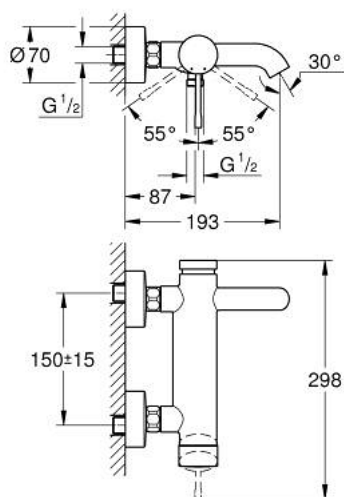

33 624 DL1 ESSENCE SINGLE-LEVER BATH MIXER 1/2"

PRODUCT DESCRIPTION

- Colour: Brushed warm sunset
- Wall mounted
- Metal lever
- GROHE SilkMove 35 mm ceramic cartridge
- With temperature limiter
- GROHE LongLife finish
- Automatic diverter: bath/shower
- mousseur
- Shower outlet 1/2"
- integrated non-return valve
- S-unions
- Protected against backflow
- min. recommended pressure 1.0 bar