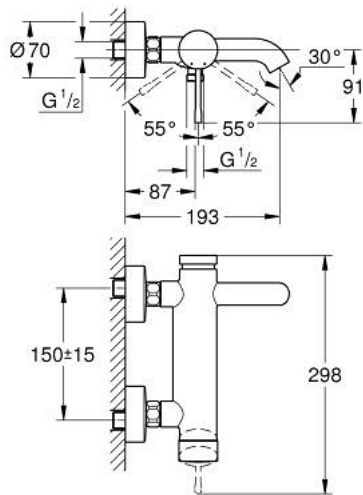

33 624 DC1 ESSENCE SINGLE-LEVER BATH MIXER 1/2"

PRODUCT DESCRIPTION

- Colour: supersteel
- Wall mounted
- Metal lever
- GROHE SilkMove 35 mm ceramic cartridge
- With temperature limiter
- GROHE LongLife finish
- Automatic diverter: bath/shower
- mousseur
- Shower outlet 1/2"
- integrated non-return valve
- S-unions
- Protected against backflow
- min. recommended pressure 1.0 bar

33 624 DC1 ESSENCE SINGLE-LEVER BATH MIXER 1/2"

SPARE PARTS, January 2016 – now

- 1: Lever (Spare part-nr. 46916DC0)
- 2: Screw coupling (Spare part-nr. 46460000)
- 3: Cartridge (Spare part-nr. 46374000)
- 4: S-union (Spare part-nr. 12662DC0)
- 5: 1/2" screw connection (Spare part-nr. 45044DC0)
- 6: 3-Way Diverter Valve & Trim (Spare part-nr. 46920DC0)
- 7: Non-return valve (Spare part-nr. 08565000)
- 8: Flow control (Spare part-nr. 13926000)
- 9: Extension 3/4" (Spare part-nr. 0713000M)*
- 10: Special spanner wrench (Spare part-nr. 19377000)*