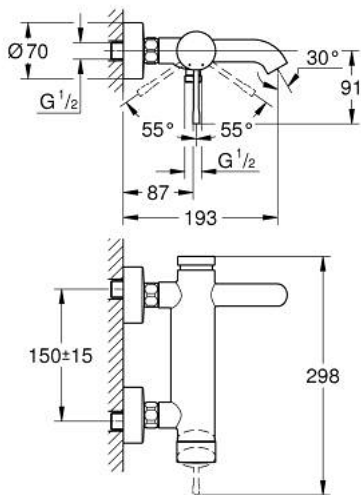

33 624 DA1 ESSENCE SINGLE-LEVER BATH MIXER 1/2"

PRODUCT DESCRIPTION

- Colour: Warm sunset
- Wall mounted
- Metal lever
- GROHE SilkMove 35 mm ceramic cartridge
- With temperature limiter
- GROHE LongLife finish
- Automatic diverter: bath/shower
- mousseur
- Shower outlet 1/2"
- integrated non-return valve
- S-unions
- Protected against backflow
- min. recommended pressure 1.0 bar