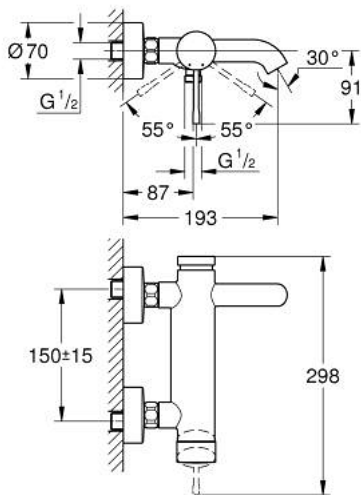

33 624 BE1 ESSENCE SINGLE-LEVER BATH MIXER 1/2"

PRODUCT DESCRIPTION

- Colour: Polished nickel
- Wall mounted
- Metal lever
- GROHE SilkMove 35 mm ceramic cartridge
- With temperature limiter
- GROHE LongLife finish
- Automatic diverter: bath/shower
- mousseur
- Shower outlet 1/2"
- integrated non-return valve
- S-unions
- Protected against backflow
- min. recommended pressure 1.0 bar