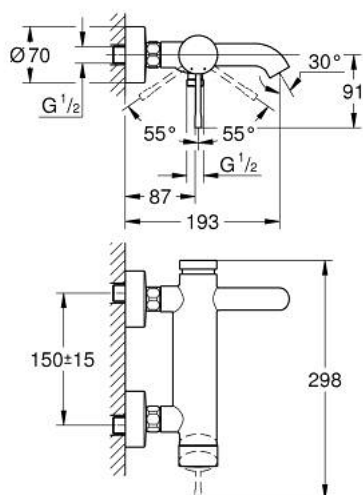

33 624 AL1 ESSENCE SINGLE-LEVER BATH MIXER 1/2"

PRODUCT DESCRIPTION

- Colour: Brushed hard graphite
- Wall mounted
- Metal lever
- GROHE SilkMove 35 mm ceramic cartridge
- With temperature limiter
- GROHE LongLife finish
- Automatic diverter: bath/shower
- mousseur
- Shower outlet 1/2"
- integrated non-return valve
- S-unions
- Protected against backflow
- min. recommended pressure 1.0 bar

33 624 AL1 ESSENCE SINGLE-LEVER BATH MIXER 1/2"

SPARE PARTS, August 2013 – now

- 1: Lever (Spare part-nr. 46916AL0)
- 2: Screw coupling (Spare part-nr. 46460000)
- 3: Cartridge (Spare part-nr. 46374000)
- 4: S-union (Spare part-nr. 12662AL0)
- 5: 1/2" screw connection (Spare part-nr. 45044AL0)
- 6: 3-Way Diverter Valve & Trim (Spare part-nr. 46920AL0)
- 7: Non-return valve (Spare part-nr. 08565000)
- 8: Flow control (Spare part-nr. 13926000)
- 9: Extension 3/4" (Spare part-nr. 0713000M)*
- 10: Special spanner wrench (Spare part-nr. 19377000)*