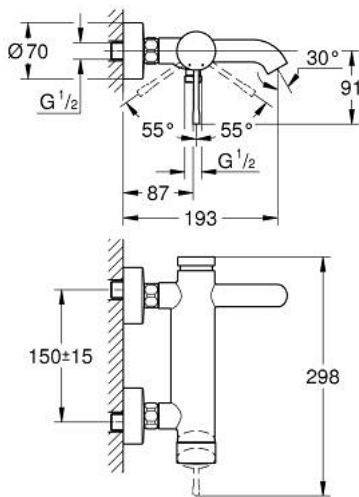

33 624 001 ESSENCE SINGLE-LEVER BATH MIXER 1/2"

PRODUCT DESCRIPTION

- Colour: chrome
- Wall mounted
- Metal lever
- GROHE SilkMove 35 mm ceramic cartridge
- With temperature limiter
- GROHE LongLife finish
- Automatic diverter: bath/shower
- mousseur
- Shower outlet 1/2"
- integrated non-return valve
- S-unions
- Protected against backflow
- min. recommended pressure 1.0 bar

33 624 001 ESSENCE SINGLE-LEVER BATH MIXER 1/2"

SPARE PARTS, August 2013 – now

- 1: Lever (Spare part-nr. 46916000)
- 2: Screw coupling (Spare part-nr. 46460000)
- 3: Cartridge (Spare part-nr. 46374000)
- 4: S-union (Spare part-nr. 12662000)
- 5: 1/2" screw connection (Spare part-nr. 45044000)
- 6: 3-Way Diverter Valve & Trim (Spare part-nr. 46920000)
- 7: Non-return valve (Spare part-nr. 08565000)
- 8: Flow control (Spare part-nr. 13926000)
- 9: Extension 3/4" (Spare part-nr. 0713000M)*
- 10: Special spanner wrench (Spare part-nr. 19377000)*