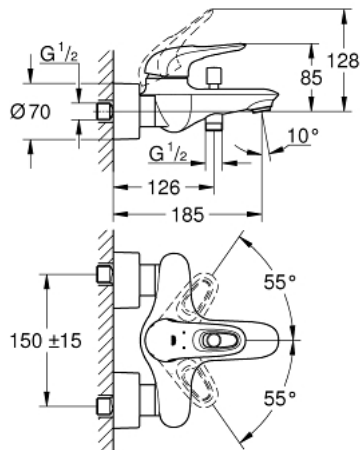

33 591 003 EUROSTYLE SINGLE-LEVER BATH MIXER 1/2"

PRODUCT DESCRIPTION

- Colour: chrome
- Wall mounted
- loop metal lever
- GROHE SilkMove 35 mm ceramic cartridge
- With temperature limiter
- GROHE LongLife finish
- Adjustable flow rate limiter
- Automatic diverter: bath/shower
- mousseur
- Shower outlet 1/2" with integrated non-return valve
- Covered S-unions
- metal wall escutcheons
- Protected against backflow

33 591 003 EUROSTYLE SINGLE-LEVER BATH MIXER 1/2"

SPARE PARTS, January 2015 – now

- 1: Lever (Spare part-nr. 46940000)
- 2: Cap (Spare part-nr. 46436000)
- 3: Screw coupling (Spare part-nr. 46460000)
- 4: Cartridge (Spare part-nr. 46374000)
- 5: Diverter knob (Spare part-nr. 64309000)
- 6: Flow control (Spare part-nr. 13952000)
- 7: 3-Way Diverter Valve & Trim (Spare part-nr. 65655000)
- 8: Non-return valve (Spare part-nr. 48276000)
- 9: 1/2" screw connection (Spare part-nr. 45044000)
- 10: S-union (Spare part-nr. 12693000)
- 11: Special spanner wrench (Spare part-nr. 19377000)*
- 12: Extension set (1 3/16") (Spare part-nr. 46238000)*