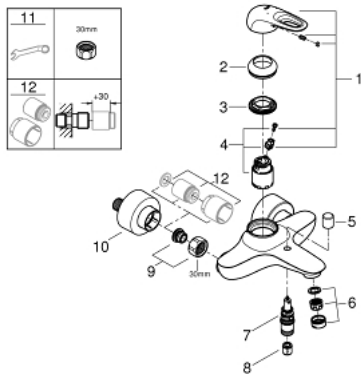

33 591 003 EUROSTYLE SINGLE-LEVER BATH MIXER 1/2"

PRODUCT DESCRIPTION

- Colour: chrome
- Wall mounted
- loop metal lever
- GROHE SilkMove 35 mm ceramic cartridge
- With temperature limiter
- GROHE LongLife finish
- Adjustable flow rate limiter
- Automatic diverter: bath/shower
- mousseur
- Shower outlet 1/2" with integrated non-return valve
- Covered S-unions
- metal wall escutcheons
- Protected against backflow

33 591 003 EUROSTYLE SINGLE-LEVER BATH MIXER 1/2"

SPARE PARTS, January 2015 – now

- 1: Lever (Spare part-nr. 46940000)
- 2: Cap (Spare part-nr. 46436000)
- 3: Screw coupling (Spare part-nr. 46460000)
- 4: Cartridge (Spare part-nr. 46374000)
- 5: Diverter knob (Spare part-nr. 64309000)
- 6: Flow control (Spare part-nr. 13952000)
- 7: 3-Way Diverter Valve & Trim (Spare part-nr. 65655000)
- 8: Non-return valve (Spare part-nr. 48276000)
- 9: 1/2" screw connection (Spare part-nr. 45044000)
- 10: S-union (Spare part-nr. 12693000)
- 11: Special spanner wrench (Spare part-nr. 19377000)*
- 12: Extension set (1 3/16") (Spare part-nr. 46238000)*