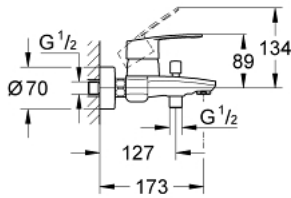

33 591 002 **EUROSTYLE COSMOPOLITAN SINGLE-LEVER BATH MIXER 1/2"**

PRODUCT DESCRIPTION

- Colour: chrome
- Wall mounted
- Metal lever
- GROHE SilkMove 46 mm ceramic cartridge
- GROHE LongLife finish
- Adjustable flow rate limiter
- Automatic diverter: bath/shower
- mousseur
- Integrated non-return valve in the shower outlet 1/2"
- S-unions
- Protected against backflow
- Optional temperature limiter ref. no. 46 308
- min. recommended pressure 1.0 bar

33 591 002 EUROSTYLE COSMOPOLITAN SINGLE-LEVER BATH MIXER 1/2"

SPARE PARTS, March 2010 – now

- 1: Lever (Spare part-nr. 46752000)
- 2: Cap (Spare part-nr. 46427000)
- 3: Cartridge (Spare part-nr. 46048000)
- 4: Diverter knob (Spare part-nr. 64309000)
- 5: 3-Way Diverter Valve & Trim (Spare part-nr. 65655000)
- 6: Non-return valve (Spare part-nr. 08565000)
- 7: Flow control (Spare part-nr. 13941000)
- 8: 1/2" screw connection (Spare part-nr. 45044000)
- 9: S-union (Spare part-nr. 12662000)
- 10: Temperature limiter (Spare part-nr. 46308000)*
- 11: Extension 3/4" (Spare part-nr. 0713000M)*
- 12: Special spanner wrench (Spare part-nr. 19377000)*