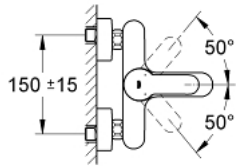

33 591 002 **EUROSTYLE COSMOPOLITAN SINGLE-LEVER BATH MIXER 1/2"**

PRODUCT DESCRIPTION

- Colour: chrome
- Wall mounted
- Metal lever
- GROHE SilkMove 46 mm ceramic cartridge
- GROHE LongLife finish
- Adjustable flow rate limiter
- Automatic diverter: bath/shower
- mousseur
- Integrated non-return valve in the shower outlet 1/2"
- S-unions
- Protected against backflow
- Optional temperature limiter ref. no. 46 308
- min. recommended pressure 1.0 bar

33 591 002 EUROSTYLE COSMOPOLITAN SINGLE-LEVER BATH MIXER 1/2"

SPARE PARTS, March 2010 – now

- 1: Lever (Spare part-nr. 46752000)
- 2: Cap (Spare part-nr. 46427000)
- 3: Cartridge (Spare part-nr. 46048000)
- 4: Diverter knob (Spare part-nr. 64309000)
- 5: 3-Way Diverter Valve & Trim (Spare part-nr. 65655000)
- 6: Non-return valve (Spare part-nr. 08565000)
- 7: Flow control (Spare part-nr. 13941000)
- 8: 1/2" screw connection (Spare part-nr. 45044000)
- 9: S-union (Spare part-nr. 12662000)
- 10: Temperature limiter (Spare part-nr. 46308000)*
- 11: Extension 3/4" (Spare part-nr. 0713000M)*
- 12: Special spanner wrench (Spare part-nr. 19377000)*