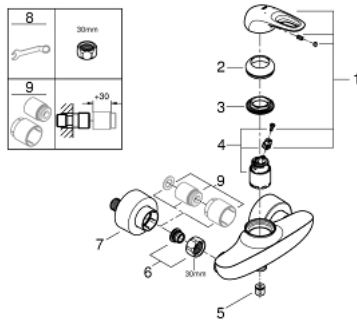

33 590 003 EUROSTYLE SINGLE-LEVER SHOWER MIXER 1/2"

PRODUCT DESCRIPTION

- Colour: chrome
- Wall mounted
- loop metal lever
- GROHE SilkMove 35 mm ceramic cartridge
- With temperature limiter
- GROHE LongLife finish
- Adjustable flow rate limiter
- Shower outlet 1/2" with integrated non-return valve
- Covered S-unions
- metal wall escutcheons
- Protected against backflow

33 590 003 EUROSTYLE SINGLE-LEVER SHOWER MIXER 1/2"

SPARE PARTS, January 2015 – now

- 1: Lever (Spare part-nr. 46940000)
 - 2: Cap (Spare part-nr. 46436000)
 - 3: Screw coupling (Spare part-nr. 46460000)
 - 4: Cartridge (Spare part-nr. 46374000)
 - 5: Non-return valve (Spare part-nr. 48276000)
 - 6: 1/2" screw connection (Spare part-nr. 45044000)
 - 7: S-union (Spare part-nr. 12693000)
 - 8: Special spanner wrench (Spare part-nr. 19377000)*
 - 9: Extension set (1 3/16") (Spare part-nr. 46238000)*
- * Optional accessories