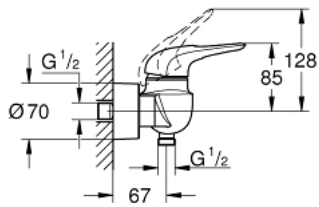

33 590 003 EUROSTYLE SINGLE-LEVER SHOWER MIXER 1/2"

PRODUCT DESCRIPTION

- Colour: chrome
- Wall mounted
- loop metal lever
- GROHE SilkMove 35 mm ceramic cartridge
- With temperature limiter
- GROHE LongLife finish
- Adjustable flow rate limiter
- Shower outlet 1/2" with integrated non-return valve
- Covered S-unions
- metal wall escutcheons
- Protected against backflow

33 590 003 EUROSTYLE SINGLE-LEVER SHOWER MIXER 1/2"

SPARE PARTS, January 2015 – now

- 1: Lever (Spare part-nr. 46940000)
 - 2: Cap (Spare part-nr. 46436000)
 - 3: Screw coupling (Spare part-nr. 46460000)
 - 4: Cartridge (Spare part-nr. 46374000)
 - 5: Non-return valve (Spare part-nr. 48276000)
 - 6: 1/2" screw connection (Spare part-nr. 45044000)
 - 7: S-union (Spare part-nr. 12693000)
 - 8: Special spanner wrench (Spare part-nr. 19377000)*
 - 9: Extension set (1 3/16") (Spare part-nr. 46238000)*
- * Optional accessories