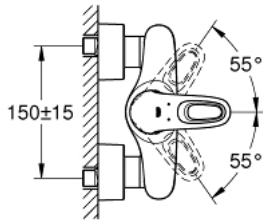

33 590 003 EUROSTYLE SINGLE-LEVER SHOWER MIXER 1/2"

PRODUCT DESCRIPTION

- Colour: chrome
- Wall mounted
- loop metal lever
- GROHE SilkMove 35 mm ceramic cartridge
- With temperature limiter
- GROHE LongLife finish
- Adjustable flow rate limiter
- Shower outlet 1/2" with integrated non-return valve
- Covered S-unions
- metal wall escutcheons
- Protected against backflow

33 590 003 EUROSTYLE SINGLE-LEVER SHOWER MIXER 1/2"

SPARE PARTS, January 2015 – now

- 1: Lever (Spare part-nr. 46940000)
 - 2: Cap (Spare part-nr. 46436000)
 - 3: Screw coupling (Spare part-nr. 46460000)
 - 4: Cartridge (Spare part-nr. 46374000)
 - 5: Non-return valve (Spare part-nr. 48276000)
 - 6: 1/2" screw connection (Spare part-nr. 45044000)
 - 7: S-union (Spare part-nr. 12693000)
 - 8: Special spanner wrench (Spare part-nr. 19377000)*
 - 9: Extension set (1 3/16") (Spare part-nr. 46238000)*
- * Optional accessories