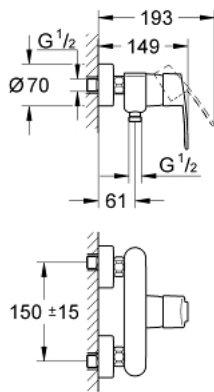

33 590 002 EUROSTYLE COSMOPOLITAN SINGLE-LEVER SHOWER MIXER 1/2"

PRODUCT DESCRIPTION

- Colour: chrome
- Wall mounted
- Metal lever
- GROHE SilkMove 46 mm ceramic cartridge
- GROHE LongLife finish
- Adjustable flow rate limiter
- Shower bottom outlet 1/2"
- integrated non-return valve
- S-unions
- Protected against backflow
- Optional temperature limiter ref. no. 46 308
- Noise classification 1 in accordance with DIN4109 incl. certificate
- min. recommended pressure 1.0 bar

33 590 002 EUROSTYLE COSMOPOLITAN SINGLE-LEVER SHOWER MIXER 1/2"

SPARE PARTS, March 2010 – now

- 1: Lever (Spare part-nr. 46752000)
- 2: Cap (Spare part-nr. 46427000)
- 3: Cartridge (Spare part-nr. 46048000)
- 4: 1/2" screw connection (Spare part-nr. 45044000)
- 5: S-union (Spare part-nr. 12662000)
- 6: Non-return valve (Spare part-nr. 08565000)
- 7: Temperature limiter (Spare part-nr. 46308000)*
- 8: Extension 3/4" (Spare part-nr. 0713000M)*
- 9: Plastic tray (Spare part-nr. 18383002)*
- 10: Special spanner wrench (Spare part-nr. 19377000)*