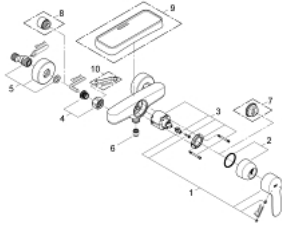

33 590 002 EUROSTYLE COSMOPOLITAN SINGLE-LEVER SHOWER MIXER 1/2"

PRODUCT DESCRIPTION

- Colour: chrome
- Wall mounted
- Metal lever
- GROHE SilkMove 46 mm ceramic cartridge
- GROHE LongLife finish
- Adjustable flow rate limiter
- Shower bottom outlet 1/2"
- integrated non-return valve
- S-unions
- Protected against backflow
- Optional temperature limiter ref. no. 46 308
- Noise classification 1 in accordance with DIN4109 incl. certificate
- min. recommended pressure 1.0 bar

33 590 002 EUROSTYLE COSMOPOLITAN SINGLE-LEVER SHOWER MIXER 1/2"

SPARE PARTS, March 2010 – now

- 1: Lever (Spare part-nr. 46752000)
- 2: Cap (Spare part-nr. 46427000)
- 3: Cartridge (Spare part-nr. 46048000)
- 4: 1/2" screw connection (Spare part-nr. 45044000)
- 5: S-union (Spare part-nr. 12662000)
- 6: Non-return valve (Spare part-nr. 08565000)
- 7: Temperature limiter (Spare part-nr. 46308000)*
- 8: Extension 3/4" (Spare part-nr. 0713000M)*
- 9: Plastic tray (Spare part-nr. 18383002)*
- 10: Special spanner wrench (Spare part-nr. 19377000)*