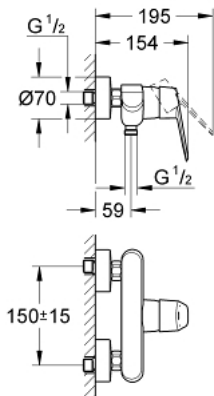

33 569 002 **EURODISC COSMOPOLITAN SINGLE-LEVER SHOWER MIXER 1/2"**

**PRODUCT DESCRIPTION**

- Colour: chrome
- Wall mounted
- Metal lever
- GROHE SilkMove 46 mm ceramic cartridge
- GROHE LongLife finish
- Adjustable flow rate limiter
- Adjustable minimum flow rate 2.5 l/min
- Shower bottom outlet 1/2"
- integrated non-return valve
- S-unions
- Protected against backflow
- Optional temperature limiter ref. no. 46 308
- Noise classification 1 in accordance with DIN4109 incl. certificate

## 33 569 002 EURODISC COSMOPOLITAN SINGLE-LEVER SHOWER MIXER 1/2"

### SPARE PARTS, March 2010 – now

- 1: Lever (Spare part-nr. 46743000)
- 2: Cap (Spare part-nr. 46427000)
- 3: Cartridge (Spare part-nr. 46048000)
- 4: 1/2" screw connection (Spare part-nr. 45044000)
- 5: S-union (Spare part-nr. 12662000)
- 6: Non-return valve (Spare part-nr. 08565000)
- 7: Temperature limiter (Spare part-nr. 46308000)\*
- 8: Extension 3/4" (Spare part-nr. 0713000M)\*
- 9: Special spanner wrench (Spare part-nr. 19377000)\*