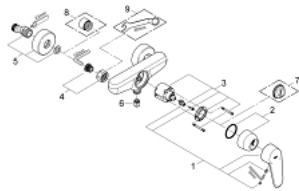

33 569 002 **EURODISC COSMOPOLITAN SINGLE-LEVER SHOWER MIXER 1/2"**

**PRODUCT DESCRIPTION**

- Colour: chrome
- Wall mounted
- Metal lever
- GROHE SilkMove 46 mm ceramic cartridge
- GROHE LongLife finish
- Adjustable flow rate limiter
- Adjustable minimum flow rate 2.5 l/min
- Shower bottom outlet 1/2"
- integrated non-return valve
- S-unions
- Protected against backflow
- Optional temperature limiter ref. no. 46 308
- Noise classification 1 in accordance with DIN4109 incl. certificate

## 33 569 002 EURODISC COSMOPOLITAN SINGLE-LEVER SHOWER MIXER 1/2"

### SPARE PARTS, March 2010 – now

- 1: Lever (Spare part-nr. 46743000)
- 2: Cap (Spare part-nr. 46427000)
- 3: Cartridge (Spare part-nr. 46048000)
- 4: 1/2" screw connection (Spare part-nr. 45044000)
- 5: S-union (Spare part-nr. 12662000)
- 6: Non-return valve (Spare part-nr. 08565000)
- 7: Temperature limiter (Spare part-nr. 46308000)\*
- 8: Extension 3/4" (Spare part-nr. 0713000M)\*
- 9: Special spanner wrench (Spare part-nr. 19377000)\*