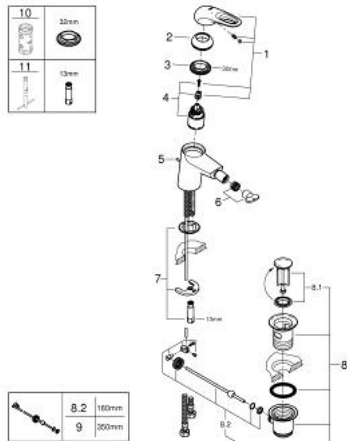

33 565 003 **EUROSTYLE SINGLE-LEVER BIDET MIXER 1/2"**
S-SIZE

PRODUCT DESCRIPTION

- Colour: chrome
- Single hole installation
- loop metal lever
- GROHE SilkMove 35 mm ceramic cartridge
- Adjustable flow rate limiter
- With temperature limiter
- GROHE LongLife finish
- GROHE EcoJoy - less water, perfect flow
- maximum flow rate (at 3 bar): 5 l/min
- GROHE FastFixation rapid installation system
- With ball joint
- Pop-up waste set 1 1/4"
- Flexible connection hoses

33 565 003 **EUROSTYLE SINGLE-LEVER BIDET MIXER 1/2"**
S-SIZE

SPARE PARTS, January 2015 – now

- 1: Lever (Spare part-nr. 46938000)
 - 2: Cap (Spare part-nr. 46492000)
 - 3: Screw coupling (Spare part-nr. 46460000)
 - 4: Cartridge (Spare part-nr. 46374000)
 - 5: Pop-up rod (Spare part-nr. 46739000)
 - 6: Flow control (Spare part-nr. 13998000)
 - 7: Shank mounting kit (Spare part-nr. 46671000)
 - 8: 1 1/4" waste set (Spare part-nr. 28910000)
 - 8.1: Plug (Spare part-nr. 07182000)
 - 8.2: Eccentric rod (Spare part-nr. 07052000)
 - 9: Eccentric rod (Spare part-nr. 07341000)*
 - 10: Socket Spanner (Spare part-nr. 19332000)*
 - 11: Mounting wrench (Spare part-nr. 19017000)*
- * Optional accessories