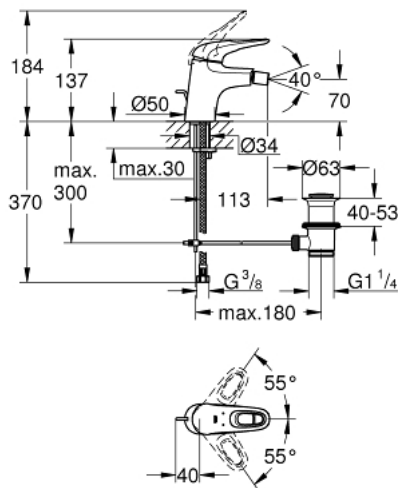

33 565 003 **EUROSTYLE SINGLE-LEVER BIDET MIXER 1/2"**
S-SIZE

PRODUCT DESCRIPTION

- Colour: chrome
- Single hole installation
- loop metal lever
- GROHE SilkMove 35 mm ceramic cartridge
- Adjustable flow rate limiter
- With temperature limiter
- GROHE LongLife finish
- GROHE EcoJoy - less water, perfect flow
- maximum flow rate (at 3 bar): 5 l/min
- GROHE FastFixation rapid installation system
- With ball joint
- Pop-up waste set 1 1/4"
- Flexible connection hoses

33 565 003 **EUROSTYLE SINGLE-LEVER BIDET MIXER 1/2"**
S-SIZE

SPARE PARTS, January 2015 – now

- 1: Lever (Spare part-nr. 46938000)
 - 2: Cap (Spare part-nr. 46492000)
 - 3: Screw coupling (Spare part-nr. 46460000)
 - 4: Cartridge (Spare part-nr. 46374000)
 - 5: Pop-up rod (Spare part-nr. 46739000)
 - 6: Flow control (Spare part-nr. 13998000)
 - 7: Shank mounting kit (Spare part-nr. 46671000)
 - 8: 1 1/4" waste set (Spare part-nr. 28910000)
 - 8.1: Plug (Spare part-nr. 07182000)
 - 8.2: Eccentric rod (Spare part-nr. 07052000)
 - 9: Eccentric rod (Spare part-nr. 07341000)*
 - 10: Socket Spanner (Spare part-nr. 19332000)*
 - 11: Mounting wrench (Spare part-nr. 19017000)*
- * Optional accessories