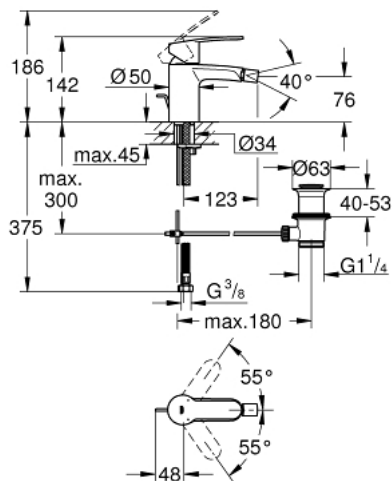

33 565 002 EUROSTYLE COSMOPOLITAN SINGLE-LEVER BIDET MIXER 1/2" S-SIZE

PRODUCT DESCRIPTION

- Colour: chrome
- Single hole installation
- Metal lever
- GROHE SilkMove 35 mm ceramic cartridge
- Adjustable flow rate limiter
- Adjustable minimum flow rate 2.5 l/min
- GROHE LongLife finish
- GROHE EcoJoy - less water, perfect flow
- maximum flow rate (at 3 bar): 5 l/min
- GROHE FastFixation installation system with centering support
- Ball-joint mousseur
- Pop-up waste set 1 1/4"
- Flexible connection hoses
- min. recommended pressure 1.0 bar
- Optional temperature limiter ref. no. 46 375

33 565 002 EUROSTYLE COSMOPOLITAN SINGLE-LEVER BIDET MIXER 1/2" S-SIZE

SPARE PARTS, July 2018 – now

- 1: Lever (Spare part-nr. 46748000)
- 2: Cap (Spare part-nr. 46492000)
- 3: Screw coupling (Spare part-nr. 46460000)
- 4: Cartridge (Spare part-nr. 46374000)
- 5: Pop-up rod (Spare part-nr. 46739000)
- 6: Flow control (Spare part-nr. 13998000)
- 7: Shank mounting kit (Spare part-nr. 46671000)
- 8: 1 1/4" waste set (Spare part-nr. 28910000)
- 8.1: Plug (Spare part-nr. 07182000)
- 8.2: Eccentric rod (Spare part-nr. 07052000)
- 9: Connection hose (Spare part-nr. 46255000)
- 10: Temperature limiter (Spare part-nr. 46375000)*
- 11: Socket Spanner (Spare part-nr. 19332000)*
- 12: Mounting wrench (Spare part-nr. 19017000)*
- 13: Eccentric rod (Spare part-nr. 07341000)*