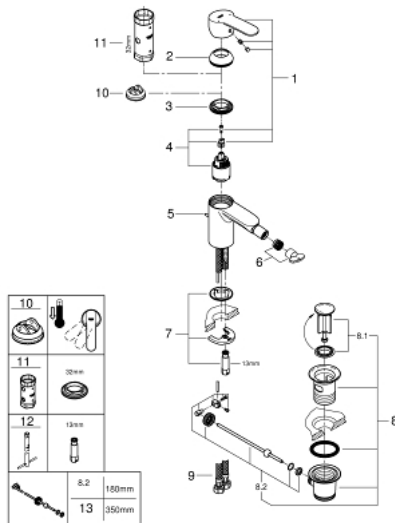

33 565 002 EUROSTYLE COSMOPOLITAN SINGLE-LEVER BIDET MIXER 1/2" S-SIZE

PRODUCT DESCRIPTION

- Colour: chrome
- Single hole installation
- Metal lever
- GROHE SilkMove 35 mm ceramic cartridge
- Adjustable flow rate limiter
- Adjustable minimum flow rate 2.5 l/min
- GROHE LongLife finish
- GROHE EcoJoy - less water, perfect flow
- maximum flow rate (at 3 bar): 5 l/min
- GROHE FastFixation installation system with centering support
- Ball-joint mousseur
- Pop-up waste set 1 1/4"
- Flexible connection hoses
- min. recommended pressure 1.0 bar
- Optional temperature limiter ref. no. 46 375

33 565 002 EUROSTYLE COSMOPOLITAN SINGLE-LEVER BIDET MIXER 1/2" S-SIZE

SPARE PARTS, July 2018 – now

- 1: Lever (Spare part-nr. 46748000)
- 2: Cap (Spare part-nr. 46492000)
- 3: Screw coupling (Spare part-nr. 46460000)
- 4: Cartridge (Spare part-nr. 46374000)
- 5: Pop-up rod (Spare part-nr. 46739000)
- 6: Flow control (Spare part-nr. 13998000)
- 7: Shank mounting kit (Spare part-nr. 46671000)
- 8: 1 1/4" waste set (Spare part-nr. 28910000)
- 8.1: Plug (Spare part-nr. 07182000)
- 8.2: Eccentric rod (Spare part-nr. 07052000)
- 9: Connection hose (Spare part-nr. 46255000)
- 10: Temperature limiter (Spare part-nr. 46375000)*
- 11: Socket Spanner (Spare part-nr. 19332000)*
- 12: Mounting wrench (Spare part-nr. 19017000)*
- 13: Eccentric rod (Spare part-nr. 07341000)*