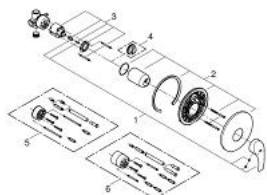

## 33 556 002 EUROSMART SINGLE-LEVER SHOWER MIXER 1/2"

### PRODUCT DESCRIPTION

- Colour: chrome
- Wall installation
- GROHE SilkMove 46 mm ceramic cartridge
- GROHE LongLife finish
- GROHE FastFixation covered fixation
- Consisting of:
  - set for final installation (19 451 002)
  - rough-in set for wall mounted shower mixer
  - Adjustable flow rate limiter
  - Metal lever
  - Escutcheon- and shaft-sealing
  - Metal wall escutcheon
  - Optional temperature limiter ref. no. 46 308

### SPARE PARTS, October 2013 – now

- 1: Lever (Spare part-nr. 46903000)
- 2: Escutcheon (Spare part-nr. 46904000)
- 3: Cartridge (Spare part-nr. 46048000)
- 4: Temperature limiter (Spare part-nr. 46308000)\*
- 5: **Extension set** (Spare part-nr. 46191000)\*
- 6: **Extension set** (Spare part-nr. 46343000)\*