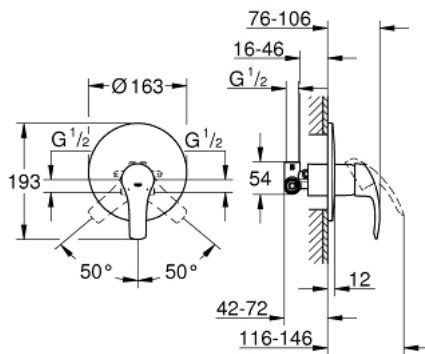

## 33 556 002 EUROSMART SINGLE-LEVER SHOWER MIXER 1/2"

### PRODUCT DESCRIPTION

- Colour: chrome
- Wall installation
- GROHE SilkMove 46 mm ceramic cartridge
- GROHE LongLife finish
- GROHE FastFixation covered fixation
- Consisting of:
  - set for final installation (19 451 002)
  - rough-in set for wall mounted shower mixer
  - Adjustable flow rate limiter
  - Metal lever
  - Escutcheon- and shaft-sealing
  - Metal wall escutcheon
  - Optional temperature limiter ref. no. 46 308