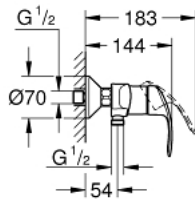

## 33 555 002 EUROSMART SINGLE-LEVER SHOWER MIXER 1/2"

### PRODUCT DESCRIPTION

- Colour: chrome
- Wall mounted
- Metal lever
- GROHE SilkMove 35 mm ceramic cartridge
- With temperature limiter
- GROHE LongLife finish
- Adjustable flow rate limiter
- shower bottom outlet 1/2" with integrated non return valve
- S-unions
- metal wall escutcheons
- Protected against backflow

### SPARE PARTS, October 2013 – now

- 1: Lever (Spare part-nr. 46898000)
- 2: Cap (Spare part-nr. 46899000)
- 3: Cartridge (Spare part-nr. 46374000)
- 4: 1/2" screw connection (Spare part-nr. 45044000)
- 5: S-union (Spare part-nr. 12075000)
- 5.1: Seal (Spare part-nr. 0138600M)
- 5.2: Escutcheon (Spare part-nr. 0221000M)
- 6: Non-return valve (Spare part-nr. 48276000)
- 7: Extension 3/4" (Spare part-nr. 0713000M)\*
- 8: Socket Spanner (Spare part-nr. 19332000)\*
- 9: Special spanner wrench (Spare part-nr. 19377000)\*