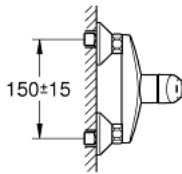

## 33 555 002 EUROSMART SINGLE-LEVER SHOWER MIXER 1/2"

### PRODUCT DESCRIPTION

- Colour: chrome
- Wall mounted
- Metal lever
- GROHE SilkMove 35 mm ceramic cartridge
- With temperature limiter
- GROHE LongLife finish
- Adjustable flow rate limiter
- shower bottom outlet 1/2" with integrated non return valve
- S-unions
- metal wall escutcheons
- Protected against backflow

### SPARE PARTS, October 2013 – now

- 1: Lever (Spare part-nr. 46898000)
- 2: Cap (Spare part-nr. 46899000)
- 3: Cartridge (Spare part-nr. 46374000)
- 4: 1/2" screw connection (Spare part-nr. 45044000)
- 5: S-union (Spare part-nr. 12075000)
- 5.1: Seal (Spare part-nr. 0138600M)
- 5.2: Escutcheon (Spare part-nr. 0221000M)
- 6: Non-return valve (Spare part-nr. 48276000)
- 7: Extension 3/4" (Spare part-nr. 0713000M)\*
- 8: Socket Spanner (Spare part-nr. 19332000)\*
- 9: Special spanner wrench (Spare part-nr. 19377000)\*