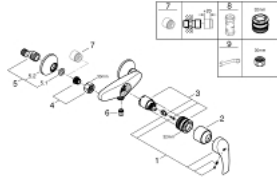

## 33 555 002 EUROSMART SINGLE-LEVER SHOWER MIXER 1/2"

### PRODUCT DESCRIPTION

- Colour: chrome
- Wall mounted
- Metal lever
- GROHE SilkMove 35 mm ceramic cartridge
- With temperature limiter
- GROHE LongLife finish
- Adjustable flow rate limiter
- shower bottom outlet 1/2" with integrated non return valve
- S-unions
- metal wall escutcheons
- Protected against backflow

### SPARE PARTS, October 2013 – now

- 1: Lever (Spare part-nr. 46898000)
- 2: Cap (Spare part-nr. 46899000)
- 3: Cartridge (Spare part-nr. 46374000)
- 4: 1/2" screw connection (Spare part-nr. 45044000)
- 5: S-union (Spare part-nr. 12075000)
- 5.1: Seal (Spare part-nr. 0138600M)
- 5.2: Escutcheon (Spare part-nr. 0221000M)
- 6: Non-return valve (Spare part-nr. 48276000)
- 7: Extension 3/4" (Spare part-nr. 0713000M)\*
- 8: Socket Spanner (Spare part-nr. 19332000)\*
- 9: Special spanner wrench (Spare part-nr. 19377000)\*