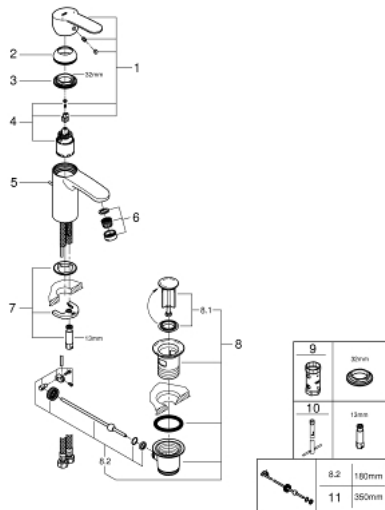

33 552 20E EUROSTYLE COSMOPOLITAN SINGLE-LEVER BASIN MIXER 1/2" S-SIZE

PRODUCT DESCRIPTION

- Colour: chrome
- Single hole installation
- Metal lever
- GROHE SilkMove 35 mm ceramic cartridge
- Adjustable flow rate limiter
- Adjustable minimum flow rate 2.5 l/min
- Temperature limiter
- GROHE LongLife finish
- GROHE EcoJoy - less water, perfect flow
- maximum flow rate (at 3 bar): 5 l/min
- SpeedClean mousseur
- GROHE FastFixation installation system with centering support
- Pop-up waste set 1 1/4"
- Flexible connection hoses
- min. recommended pressure 1.0 bar
- Noise classification 1 in accordance with DIN4109 incl. certificate

33 552 20E EUROSTYLE COSMOPOLITAN SINGLE-LEVER BASIN MIXER 1/2" S-SIZE

SPARE PARTS, August 2017 – now

- 1: Lever (Spare part-nr. 46748000)
- 2: Cap (Spare part-nr. 46492000)
- 3: Screw coupling (Spare part-nr. 46460000)
- 4: Cartridge (Spare part-nr. 46374000)
- 5: Pop-up rod (Spare part-nr. 46739000)
- 6: Flow control (Spare part-nr. 48159000)
- 7: Shank mounting kit (Spare part-nr. 46671000)
- 8: 1 1/4" waste set (Spare part-nr. 28910000)
- 8.1: Plug (Spare part-nr. 07182000)
- 8.2: Eccentric rod (Spare part-nr. 07052000)
- 9: Socket Spanner (Spare part-nr. 19332000)*
- 10: Mounting wrench (Spare part-nr. 19017000)*
- 11: Eccentric rod (Spare part-nr. 07341000)*