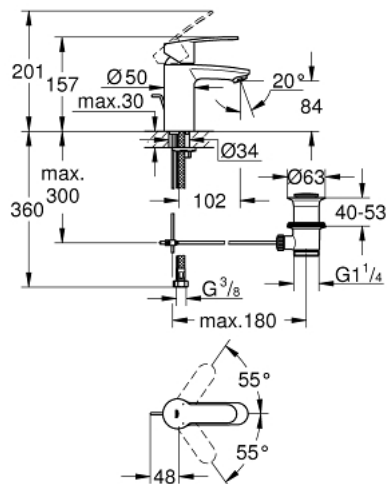

33 552 20E EUROSTYLE COSMOPOLITAN SINGLE-LEVER BASIN MIXER 1/2" S-SIZE

PRODUCT DESCRIPTION

- Colour: chrome
- Single hole installation
- Metal lever
- GROHE SilkMove 35 mm ceramic cartridge
- Adjustable flow rate limiter
- Adjustable minimum flow rate 2.5 l/min
- Temperature limiter
- GROHE LongLife finish
- GROHE EcoJoy - less water, perfect flow
- maximum flow rate (at 3 bar): 5 l/min
- SpeedClean mousseur
- GROHE FastFixation installation system with centering support
- Pop-up waste set 1 1/4"
- Flexible connection hoses
- min. recommended pressure 1.0 bar
- Noise classification 1 in accordance with DIN4109 incl. certificate

33 552 20E EUROSTYLE COSMOPOLITAN SINGLE-LEVER BASIN MIXER 1/2" S-SIZE

SPARE PARTS, August 2017 – now

- 1: Lever (Spare part-nr. 46748000)
- 2: Cap (Spare part-nr. 46492000)
- 3: Screw coupling (Spare part-nr. 46460000)
- 4: Cartridge (Spare part-nr. 46374000)
- 5: Pop-up rod (Spare part-nr. 46739000)
- 6: Flow control (Spare part-nr. 48159000)
- 7: Shank mounting kit (Spare part-nr. 46671000)
- 8: 1 1/4" waste set (Spare part-nr. 28910000)
- 8.1: Plug (Spare part-nr. 07182000)
- 8.2: Eccentric rod (Spare part-nr. 07052000)
- 9: Socket Spanner (Spare part-nr. 19332000)*
- 10: Mounting wrench (Spare part-nr. 19017000)*
- 11: Eccentric rod (Spare part-nr. 07341000)*