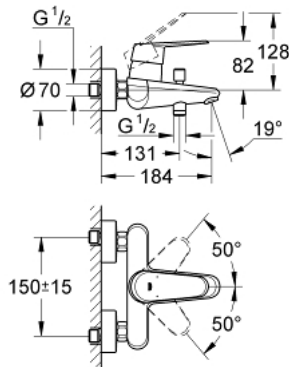

33 390 002 EURODISC COSMOPOLITAN SINGLE-LEVER BATH MIXER 1/2"

PRODUCT DESCRIPTION

- Colour: chrome
- Wall mounted
- Metal lever
- GROHE SilkMove 46 mm ceramic cartridge
- GROHE LongLife finish
- Adjustable flow rate limiter
- Adjustable minimum flow rate 2.5 l/min
- Automatic diverter: bath/shower
- mousseur
- Integrated non-return valve in the shower outlet 1/2"
- S-unions
- Protected against backflow
- Optional temperature limiter ref. no. 46 308
- Noise classification 1 in accordance with DIN4109 incl. certificate

33 390 002 EURODISC COSMOPOLITAN SINGLE-LEVER BATH MIXER 1/2"

SPARE PARTS, March 2010 – now

- 1: Lever (Spare part-nr. 46743000)
- 2: Cap (Spare part-nr. 46427000)
- 3: Cartridge (Spare part-nr. 46048000)
- 4: 1/2" screw connection (Spare part-nr. 45044000)
- 5: S-union (Spare part-nr. 12662000)
- 6: Diverter knob (Spare part-nr. 64309000)
- 7: 3-Way Diverter Valve & Trim (Spare part-nr. 65655000)
- 8: Non-return valve (Spare part-nr. 08565000)
- 9: Flow control (Spare part-nr. 13952000)
- 10: Temperature limiter (Spare part-nr. 46308000)*
- 11: Extension 3/4" (Spare part-nr. 0713000M)*
- 12: Special spanner wrench (Spare part-nr. 19377000)*