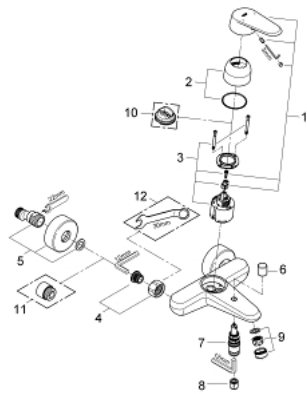

33 390 002 EURODISC COSMOPOLITAN SINGLE-LEVER BATH MIXER 1/2"

PRODUCT DESCRIPTION

- Colour: chrome
- Wall mounted
- Metal lever
- GROHE SilkMove 46 mm ceramic cartridge
- GROHE LongLife finish
- Adjustable flow rate limiter
- Adjustable minimum flow rate 2.5 l/min
- Automatic diverter: bath/shower
- mousseur
- Integrated non-return valve in the shower outlet 1/2"
- S-unions
- Protected against backflow
- Optional temperature limiter ref. no. 46 308
- Noise classification 1 in accordance with DIN4109 incl. certificate

33 390 002 EURODISC COSMOPOLITAN SINGLE-LEVER BATH MIXER 1/2"

SPARE PARTS, March 2010 – now

- 1: Lever (Spare part-nr. 46743000)
- 2: Cap (Spare part-nr. 46427000)
- 3: Cartridge (Spare part-nr. 46048000)
- 4: 1/2" screw connection (Spare part-nr. 45044000)
- 5: S-union (Spare part-nr. 12662000)
- 6: Diverter knob (Spare part-nr. 64309000)
- 7: 3-Way Diverter Valve & Trim (Spare part-nr. 65655000)
- 8: Non-return valve (Spare part-nr. 08565000)
- 9: Flow control (Spare part-nr. 13952000)
- 10: Temperature limiter (Spare part-nr. 46308000)*
- 11: Extension 3/4" (Spare part-nr. 0713000M)*
- 12: Special spanner wrench (Spare part-nr. 19377000)*