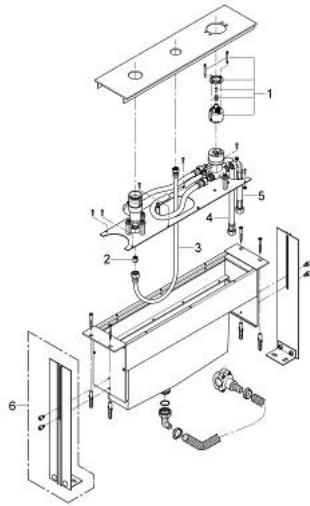

### PRODUCT DESCRIPTION

- Colour: chrome
- baseframe for installation under tiled surround
- Without finishing trim set
- Consisting of:
  - mounting plate and base frame
  - GROHE SilkMove 46 mm cartridge and spout fixing pre-assembled
  - Flexible connection hoses
  - Connection for shower hose
  - drainage box with integrated outlet for splash water
  - this part should be easy to access.
  - Protected against backflow

### SPARE PARTS, April 2007 – now

- 1: Cartridge (Spare part-nr. 46048000)
- 2: Non-return valve (Spare part-nr. 08565000)
- 3: Connection tube (Spare part-nr. 07300000)
- 4: Connection hose (11 3/4") (Spare part-nr. 07772000)
- 5: Connection tube (Spare part-nr. 07467000)
- 6: Support legs (Spare part-nr. 45388000)\*