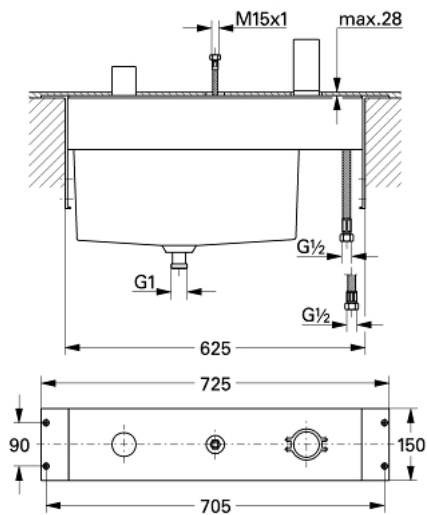

## 33 339 000 THREE-HOLE SINGLE-LEVER BATH COMBINATION

### PRODUCT DESCRIPTION

- Colour: chrome
- baseframe for installation under tiled surround
- Without finishing trim set
- Consisting of:
  - mounting plate and base frame
  - GROHE SilkMove 46 mm cartridge and spout fixing pre-assembled
  - Flexible connection hoses
  - Connection for shower hose
  - drainage box with integrated outlet for splash water
  - this part should be easy to access.
  - Protected against backflow

### SPARE PARTS, April 2007 – now

- 1: Cartridge (Spare part-nr. 46048000)
- 2: Non-return valve (Spare part-nr. 08565000)
- 3: Connection tube (Spare part-nr. 07300000)
- 4: Connection hose (11 3/4") (Spare part-nr. 07772000)
- 5: Connection tube (Spare part-nr. 07467000)
- 6: Support legs (Spare part-nr. 45388000)\*