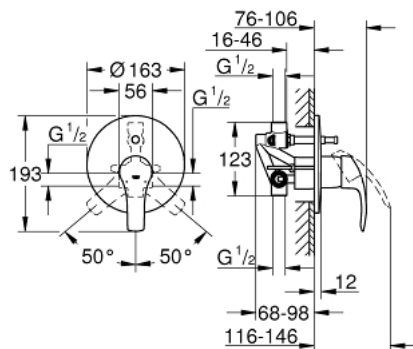

33 305 002 EUROSMART SINGLE-LEVER BATH MIXER 1/2"

PRODUCT DESCRIPTION

- Colour: chrome
- Wall installation
- GROHE SilkMove 46 mm ceramic cartridge
- GROHE LongLife finish
- GROHE FastFixation covered fixation
- Consisting of:
 - set for final installation (19 450 002)
 - rough-in set for wall mounted bath mixer
 - Adjustable flow rate limiter
 - Automatic diverter: bath/shower
 - Metal lever
 - Metal escutcheon
 - Escutcheon- and shaft-sealing
- Optional temperature limiter ref. no. 46 308

33 305 002 EUROSMART SINGLE-LEVER BATH MIXER 1/2"

SPARE PARTS, October 2013 – now

- 1: Lever (Spare part-nr. 46903000)
- 2: Escutcheon (Spare part-nr. 46905000)
- 3: Cartridge (Spare part-nr. 46048000)
- 4: 3-Way Diverter Valve & Trim (Spare part-nr. 46737000)
- 5: Temperature limiter (Spare part-nr. 46308000)*
- 6: Extension set (Spare part-nr. 46191000)*
- 7: Extension set (Spare part-nr. 46343000)*