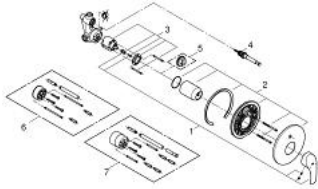

33 305 002 EUROSMART SINGLE-LEVER BATH MIXER 1/2"

PRODUCT DESCRIPTION

- Colour: chrome
- Wall installation
- GROHE SilkMove 46 mm ceramic cartridge
- GROHE LongLife finish
- GROHE FastFixation covered fixation
- Consisting of:
 - set for final installation (19 450 002)
 - rough-in set for wall mounted bath mixer
 - Adjustable flow rate limiter
 - Automatic diverter: bath/shower
 - Metal lever
 - Metal escutcheon
 - Escutcheon- and shaft-sealing
- Optional temperature limiter ref. no. 46 308

33 305 002 EUROSMART SINGLE-LEVER BATH MIXER 1/2"

SPARE PARTS, October 2013 – now

- 1: Lever (Spare part-nr. 46903000)
- 2: Escutcheon (Spare part-nr. 46905000)
- 3: Cartridge (Spare part-nr. 46048000)
- 4: 3-Way Diverter Valve & Trim (Spare part-nr. 46737000)
- 5: Temperature limiter (Spare part-nr. 46308000)*
- 6: Extension set (Spare part-nr. 46191000)*
- 7: Extension set (Spare part-nr. 46343000)*