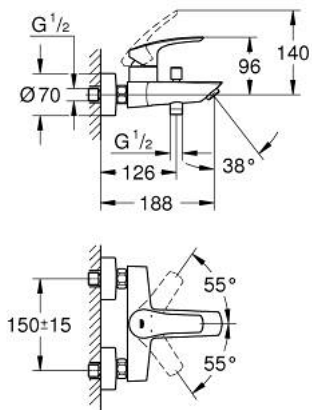

33 300 003 EUROSMART SINGLE-LEVER BATH MIXER 1/2"

PRODUCT DESCRIPTION

- Colour: chrome
- Wall mounted
- Metal lever
- GROHE SilkMove 35 mm ceramic cartridge
- Adjustable flow rate limiter
- With temperature limiter
- GROHE LongLife finish
- Automatic diverter: bath/shower
- mousseur
- Integrated non-return valve in the shower outlet 1/2"
- S-unions
- metal wall escutcheons
- Protected against backflow
- professional edition

33 300 003 EUROSMART SINGLE-LEVER BATH MIXER 1/2"

SPARE PARTS, November 2021 – now

- 1: Lever (Spare part-nr. 48550000)
- 2: Cartridge (Spare part-nr. 46374000)
- 3: Diverter knob (Spare part-nr. 64309000)
- 4: Flow control (Spare part-nr. 13941000)
- 5: 3-Way Diverter Valve & Trim (Spare part-nr. 65655000)
- 6: Non-return valve (Spare part-nr. 08565000)
- 7: S-union (Spare part-nr. 12662000)
- 8: Extension 3/4" (Spare part-nr. 0713000M)*
- 9: Socket Spanner (Spare part-nr. 19332000)*
- 10: Special spanner wrench (Spare part-nr. 19377000)*