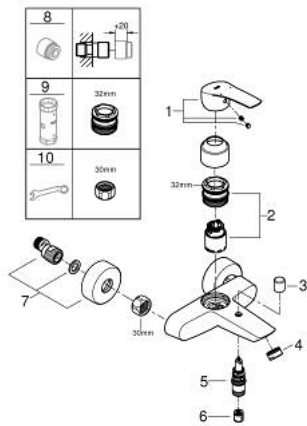

33 300 003 EUROSMART SINGLE-LEVER BATH MIXER 1/2"

PRODUCT DESCRIPTION

- Colour: chrome
- Wall mounted
- Metal lever
- GROHE SilkMove 35 mm ceramic cartridge
- Adjustable flow rate limiter
- With temperature limiter
- GROHE LongLife finish
- Automatic diverter: bath/shower
- mousseur
- Integrated non-return valve in the shower outlet 1/2"
- S-unions
- metal wall escutcheons
- Protected against backflow
- professional edition

33 300 003 EUROSMART SINGLE-LEVER BATH MIXER 1/2"

SPARE PARTS, November 2021 – now

- 1: Lever (Spare part-nr. 48550000)
- 2: Cartridge (Spare part-nr. 46374000)
- 3: Diverter knob (Spare part-nr. 64309000)
- 4: Flow control (Spare part-nr. 13941000)
- 5: 3-Way Diverter Valve & Trim (Spare part-nr. 65655000)
- 6: Non-return valve (Spare part-nr. 08565000)
- 7: S-union (Spare part-nr. 12662000)
- 8: Extension 3/4" (Spare part-nr. 0713000M)*
- 9: Socket Spanner (Spare part-nr. 19332000)*
- 10: Special spanner wrench (Spare part-nr. 19377000)*