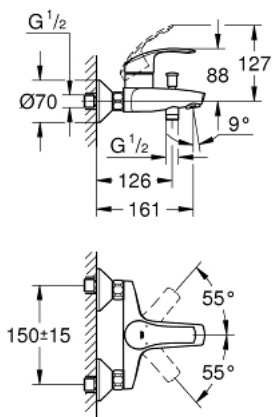

33 300 002 EUROSMART SINGLE-LEVER BATH MIXER 1/2"

PRODUCT DESCRIPTION

- Colour: chrome
- Wall mounted
- Metal lever
- GROHE SilkMove 35 mm ceramic cartridge
- With temperature limiter
- GROHE LongLife finish
- Adjustable flow rate limiter
- Automatic diverter: bath/shower
- mousseur
- Integrated non-return valve in the shower outlet 1/2"
- S-unions
- metal wall escutcheons
- Protected against backflow

33 300 002 EUROSMART SINGLE-LEVER BATH MIXER 1/2"

SPARE PARTS, October 2013 – now

- 1: Lever (Spare part-nr. 46898000)
 - 2: Cap (Spare part-nr. 46899000)
 - 3: Cartridge (Spare part-nr. 46374000)
 - 4: Diverter knob (Spare part-nr. 65648000)
 - 5: 3-Way Diverter Valve & Trim (Spare part-nr. 65655000)
 - 6: Non-return valve (Spare part-nr. 08565000)
 - 7: Flow control (Spare part-nr. 13952000)
 - 8: 1/2" screw connection (Spare part-nr. 45044000)
 - 9: S-union (Spare part-nr. 12075000)
 - 9.1: Seal (Spare part-nr. 0138600M)
 - 9.2: Escutcheon (Spare part-nr. 0221000M)
 - 10: Extension 3/4" (Spare part-nr. 0713000M)*
 - 11: Socket Spanner (Spare part-nr. 19332000)*
 - 12: Special spanner wrench (Spare part-nr. 19377000)*
- * Optional accessories