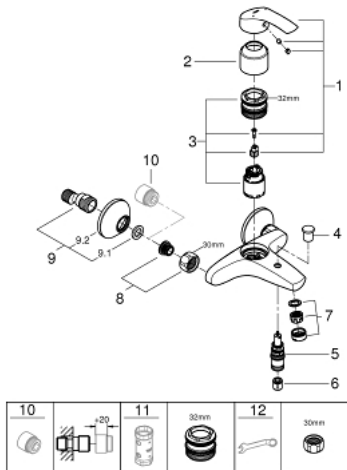

33 300 002 EUROSMART SINGLE-LEVER BATH MIXER 1/2"

PRODUCT DESCRIPTION

- Colour: chrome
- Wall mounted
- Metal lever
- GROHE SilkMove 35 mm ceramic cartridge
- With temperature limiter
- GROHE LongLife finish
- Adjustable flow rate limiter
- Automatic diverter: bath/shower
- mousseur
- Integrated non-return valve in the shower outlet 1/2"
- S-unions
- metal wall escutcheons
- Protected against backflow

33 300 002 EUROSMART SINGLE-LEVER BATH MIXER 1/2"

SPARE PARTS, October 2013 – now

- 1: Lever (Spare part-nr. 46898000)
 - 2: Cap (Spare part-nr. 46899000)
 - 3: Cartridge (Spare part-nr. 46374000)
 - 4: Diverter knob (Spare part-nr. 65648000)
 - 5: 3-Way Diverter Valve & Trim (Spare part-nr. 65655000)
 - 6: Non-return valve (Spare part-nr. 08565000)
 - 7: Flow control (Spare part-nr. 13952000)
 - 8: 1/2" screw connection (Spare part-nr. 45044000)
 - 9: S-union (Spare part-nr. 12075000)
 - 9.1: Seal (Spare part-nr. 0138600M)
 - 9.2: Escutcheon (Spare part-nr. 0221000M)
 - 10: Extension 3/4" (Spare part-nr. 0713000M)*
 - 11: Socket Spanner (Spare part-nr. 19332000)*
 - 12: Special spanner wrench (Spare part-nr. 19377000)*
- * Optional accessories