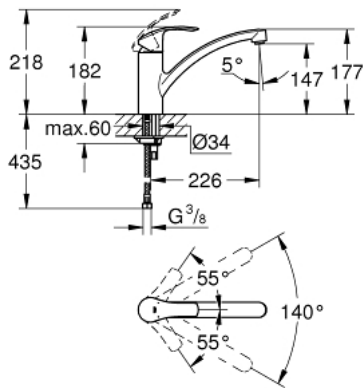

33 281 002 EUROSMART SINGLE-LEVER SINK MIXER 1/2"

PRODUCT DESCRIPTION

- Colour: chrome
- low spout
- Single hole installation
- GROHE LongLife finish
- GROHE SilkMove 35 mm ceramic cartridge
- integrated temperature limiter
- Adjustable flow rate limiter
- Swivel cast spout
- Swivel area 140°
- Protected Water Ways no contact of water with lead or nickel inside the tap
- Easy Release Aerator for tool free replacement
- Flexible connection hoses
- Rapid installation system
- min. recommended pressure 1.0 bar

33 281 002 EUROSMART SINGLE-LEVER SINK MIXER 1/2"

SPARE PARTS, October 2017 – now

- 1: Lever (Spare part-nr. 46897000)
- 2: Cap (Spare part-nr. 46492000)
- 3: Screw ring (Spare part-nr. 46815000)
- 4: Cartridge (Spare part-nr. 46374000)
- 5: Flow straightener (Spare part-nr. 48264000)
- 6: Shank mounting kit (Spare part-nr. 46249000)
- 7: Mounting wrench (Spare part-nr. 19017000)*
- 8: Socket Spanner (Spare part-nr. 19332000)*