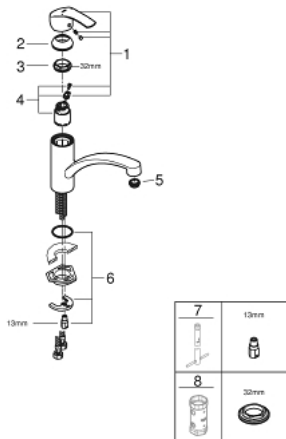

33 281 002 EUROSMART SINGLE-LEVER SINK MIXER 1/2"

PRODUCT DESCRIPTION

- Colour: chrome
- low spout
- Single hole installation
- GROHE LongLife finish
- GROHE SilkMove 35 mm ceramic cartridge
- integrated temperature limiter
- Adjustable flow rate limiter
- Swivel cast spout
- Swivel area 140°
- Protected Water Ways no contact of water with lead or nickel inside the tap
- Easy Release Aerator for tool free replacement
- Flexible connection hoses
- Rapid installation system
- min. recommended pressure 1.0 bar

33 281 002 EUROSMART SINGLE-LEVER SINK MIXER 1/2"

SPARE PARTS, October 2017 – now

- 1: Lever (Spare part-nr. 46897000)
- 2: Cap (Spare part-nr. 46492000)
- 3: Screw ring (Spare part-nr. 46815000)
- 4: Cartridge (Spare part-nr. 46374000)
- 5: Flow straightener (Spare part-nr. 48264000)
- 6: Shank mounting kit (Spare part-nr. 46249000)
- 7: Mounting wrench (Spare part-nr. 19017000)*
- 8: Socket Spanner (Spare part-nr. 19332000)*