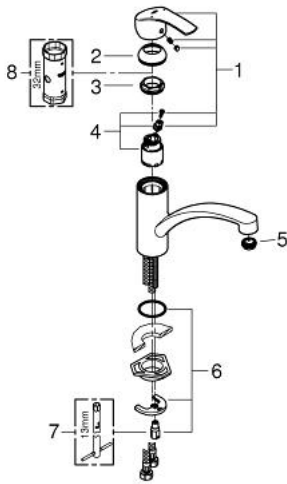

### SPARE PARTS, October 2017 – now

- 1: Lever (Spare part-nr. 46897000)
- 2: Cap (Spare part-nr. 46492000)
- 3: Screw ring (Spare part-nr. 46815000)
- 4: Cartridge (Spare part-nr. 46374000)
- 5: Flow straightener (Spare part-nr. 48264000)
- 6: Shank mounting kit (Spare part-nr. 46249000)
- 7: Mounting wrench (Spare part-nr. 19017000)\*
- 8: Socket Spanner (Spare part-nr. 19332000)\*

## 33 281 002 EUROSMART SINGLE-LEVER SINK MIXER 1/2"

**SPARE PARTS**, October 2015 – October 2017

- 1: Lever (Spare part-nr. 46897000)
- 2: Cap (Spare part-nr. 46492000)
- 3: Screw ring (Spare part-nr. 46815000)
- 4: Cartridge (Spare part-nr. 46374000)
- 5: Flow straightener (Spare part-nr. 48264000)
- 6: Shank mounting kit (Spare part-nr. 46249000)
- 7: Socket Spanner (Spare part-nr. 19332000)\*
- 8: Mounting wrench (Spare part-nr. 19017000)\*

### SPARE PARTS, April 2013 – October 2015

- 1: Lever (Spare part-nr. 46897000)
- 2: Cap (Spare part-nr. 46492000)
- 3: Screw ring (Spare part-nr. 46815000)
- 4: Cartridge (Spare part-nr. 46374000)
- 5: Flow straightener (Spare part-nr. 48264000)
- 6: Shank mounting kit (Spare part-nr. 46249000)
- 7: Mounting wrench (Spare part-nr. 19017000)\*
- 8: Socket Spanner (Spare part-nr. 19332000)\*