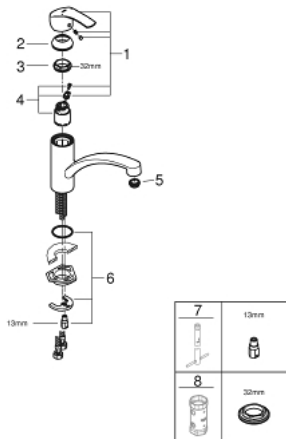

## 33 281 002 EUROSMART SINGLE-LEVER SINK MIXER 1/2"

### SPARE PARTS, October 2017 – now

- 1: Lever (Spare part-nr. 46897000)
- 2: Cap (Spare part-nr. 46492000)
- 3: Screw ring (Spare part-nr. 46815000)
- 4: Cartridge (Spare part-nr. 46374000)
- 5: Flow straightener (Spare part-nr. 48264000)
- 6: Shank mounting kit (Spare part-nr. 46249000)
- 7: Mounting wrench (Spare part-nr. 19017000)\*
- 8: Socket Spanner (Spare part-nr. 19332000)\*

## 33 281 002 EUROSMART SINGLE-LEVER SINK MIXER 1/2"

**SPARE PARTS**, October 2015 – October 2017

- 1: Lever (Spare part-nr. 46897000)
- 2: Cap (Spare part-nr. 46492000)
- 3: Screw ring (Spare part-nr. 46815000)
- 4: Cartridge (Spare part-nr. 46374000)
- 5: Flow straightener (Spare part-nr. 48264000)
- 6: Shank mounting kit (Spare part-nr. 46249000)
- 7: Socket Spanner (Spare part-nr. 19332000)\*
- 8: Mounting wrench (Spare part-nr. 19017000)\*

### SPARE PARTS, April 2013 – October 2015

- 1: Lever (Spare part-nr. 46897000)
- 2: Cap (Spare part-nr. 46492000)
- 3: Screw ring (Spare part-nr. 46815000)
- 4: Cartridge (Spare part-nr. 46374000)
- 5: Flow straightener (Spare part-nr. 48264000)
- 6: Shank mounting kit (Spare part-nr. 46249000)
- 7: Mounting wrench (Spare part-nr. 19017000)\*
- 8: Socket Spanner (Spare part-nr. 19332000)\*