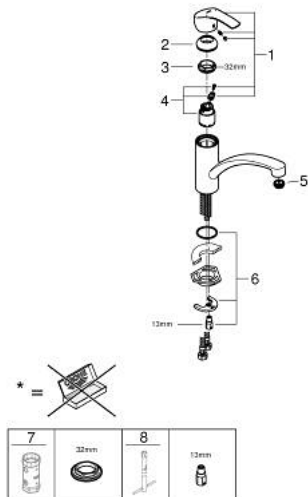

33 281 002 EUROSMART SINGLE-LEVER SINK MIXER 1/2"

SPARE PARTS, October 2015 – October 2017

- 1: Lever (Spare part-nr. 46897000)
- 2: Cap (Spare part-nr. 46492000)
- 3: Screw ring (Spare part-nr. 46815000)
- 4: Cartridge (Spare part-nr. 46374000)
- 5: Flow straightener (Spare part-nr. 48264000)
- 6: Shank mounting kit (Spare part-nr. 46249000)
- 7: Socket Spanner (Spare part-nr. 19332000)*
- 8: Mounting wrench (Spare part-nr. 19017000)*

* Optional accessories