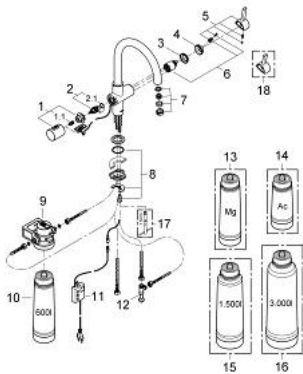

33 249 DC1 GROHE BLUE PURE STARTER KIT

PRODUCT DESCRIPTION

- Colour: supersteel
- Consisting of:
 - GROHE Blue single-lever sink mixer with filter function
 - Single hole installation
 - C-spout
 - separate handle for filtered water
 - Headpart 1/2"
 - GROHE LongLife finish
 - GROHE SilkMove 35 mm ceramic cartridge
 - Adjustable flow rate limiter
 - swivel tubular spout
 - Swivel area 180°
 - separate inner water ways for filtered and non-filtered water
- Flexible connection hoses
- type of protection IP 21
- main switching power supply 100 - 240 V AC 50/60 Hz with safety extra-low voltage (SELV) 6 V DC to filter change display unit
- GROHE Blue size S filter, filter head with flexible adjustment

33 249 DC1 GROHE BLUE PURE STARTER KIT

SPARE PARTS, July 2013 – now

- 1: Handle (Spare part-nr. 46652DC0)
 - 1.1: Snap insert (Spare part-nr. 0538600M)
 - 2: Cartridge (Spare part-nr. 64368000)
 - 2.1: O-ring (18,2 x 1,7mm) (Spare part-nr. 0392400M)
 - 3: Screw coupling (Spare part-nr. 46460000)
 - 4: Cap (Spare part-nr. 46116DC0)
 - 5: Lever (Spare part-nr. 46653DC0)
 - 6: Cartridge (Spare part-nr. 46374000)
 - 7: Flow control (Spare part-nr. 64374DC0)
 - 8: Shank mounting kit (Spare part-nr. 46249000)
 - 9: Filter head (Spare part-nr. 64508001)
 - 10: Filter S-Size (Spare part-nr. 40404001)
 - 11: Control unit (Spare part-nr. 64510000)
 - 12: Original WAS[®] T-piece 3/8" (Spare part-nr. 41007000)
 - 13: **Magnesium+ filter** (Spare part-nr. 40691001)*
 - 14: Activated carbon filter
(Spare part-nr. 40547001)*
 - 15: **Filter M-Size** (Spare part-nr. 40430001)*
 - 16: **Filter L-Size**
(Spare part-nr. 40412001)*
 - 17: Mounting wrench (Spare part-nr. 19017000)*
 - 18: Shorter mixed water lever (Spare part-nr. 40621DC0)*
- * Optional accessories