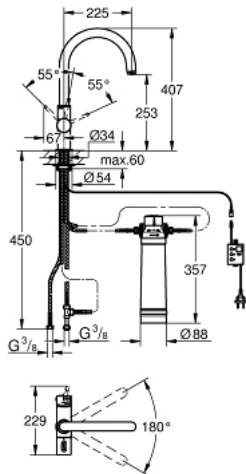

33 249 DC1 GROHE BLUE PURE STARTER KIT

PRODUCT DESCRIPTION

- Colour: supersteel
- Consisting of:
 - GROHE Blue single-lever sink mixer with filter function
 - Single hole installation
 - C-spout
 - separate handle for filtered water
 - Headpart 1/2"
 - GROHE LongLife finish
 - GROHE SilkMove 35 mm ceramic cartridge
 - Adjustable flow rate limiter
 - swivel tubular spout
 - Swivel area 180°
 - separate inner water ways for filtered and non-filtered water
- Flexible connection hoses
- type of protection IP 21
- main switching power supply 100 - 240 V AC 50/60 Hz with safety extra-low voltage (SELV) 6 V DC to filter change display unit
- GROHE Blue size S filter, filter head with flexible adjustment

33 249 DC1 GROHE BLUE PURE STARTER KIT

SPARE PARTS, July 2013 – now

- 1: Handle (Spare part-nr. 46652DC0)
 - 1.1: Snap insert (Spare part-nr. 0538600M)
 - 2: Cartridge (Spare part-nr. 64368000)
 - 2.1: O-ring (18,2 x 1,7mm) (Spare part-nr. 0392400M)
 - 3: Screw coupling (Spare part-nr. 46460000)
 - 4: Cap (Spare part-nr. 46116DC0)
 - 5: Lever (Spare part-nr. 46653DC0)
 - 6: Cartridge (Spare part-nr. 46374000)
 - 7: Flow control (Spare part-nr. 64374DC0)
 - 8: Shank mounting kit (Spare part-nr. 46249000)
 - 9: Filter head (Spare part-nr. 64508001)
 - 10: Filter S-Size (Spare part-nr. 40404001)
 - 11: Control unit (Spare part-nr. 64510000)
 - 12: Original WAS[®] T-piece 3/8" (Spare part-nr. 41007000)
 - 13: **Magnesium+ filter** (Spare part-nr. 40691001)*
 - 14: Activated carbon filter
(Spare part-nr. 40547001)*
 - 15: **Filter M-Size** (Spare part-nr. 40430001)*
 - 16: **Filter L-Size**
(Spare part-nr. 40412001)*
 - 17: Mounting wrench (Spare part-nr. 19017000)*
 - 18: Shorter mixed water lever (Spare part-nr. 40621DC0)*
- * Optional accessories