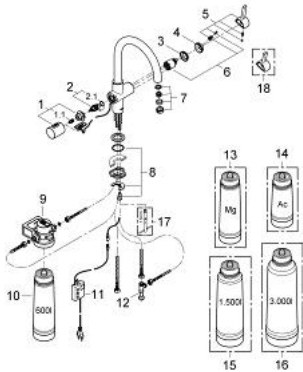

### PRODUCT DESCRIPTION

- Colour: chrome
- Consisting of:
  - GROHE Blue single-lever sink mixer with filter function
  - Single hole installation
  - C-spout
  - separate handle for filtered water
  - Headpart 1/2"
  - GROHE LongLife finish
  - GROHE SilkMove 35 mm ceramic cartridge
  - Adjustable flow rate limiter
  - swivel tubular spout
  - Swivel area 180°
  - separate inner water ways for filtered and non-filtered water
- Flexible connection hoses
- type of protection IP 21
- main switching power supply 100 - 240 V AC 50/60 Hz with safety extra-low voltage (SELV) 6 V DC to filter change display unit
- GROHE Blue size S filter, filter head with flexible adjustment

### SPARE PARTS, July 2013 – now

- 1: Handle (Spare part-nr. 46652000)
  - 1.1: Snap insert (Spare part-nr. 0538600M)
  - 2: Cartridge (Spare part-nr. 64368000)
  - 2.1: O-ring (18,2 x 1,7mm) (Spare part-nr. 0392400M)
  - 3: Screw coupling (Spare part-nr. 46460000)
  - 4: Cap (Spare part-nr. 46116000)
  - 5: Lever (Spare part-nr. 46653000)
  - 6: Cartridge (Spare part-nr. 46374000)
  - 7: Flow control (Spare part-nr. 64374000)
  - 8: Shank mounting kit (Spare part-nr. 46249000)
  - 9: Filter head (Spare part-nr. 64508001)
  - 10: Filter S-Size (Spare part-nr. 40404001)
  - 11: Control unit (Spare part-nr. 64510000)
  - 12: Original WAS<sup>®</sup> T-piece 3/8" (Spare part-nr. 41007000)
  - 13: **Magnesium+ filter** (Spare part-nr. 40691001)\*
  - 14: Activated carbon filter  
(Spare part-nr. 40547001)\*
  - 15: **Filter M-Size** (Spare part-nr. 40430001)\*
  - 16: **Filter L-Size**  
(Spare part-nr. 40412001)\*
  - 17: Mounting wrench (Spare part-nr. 19017000)\*
  - 18: Shorter mixed water lever (Spare part-nr. 40621000)\*
- \* Optional accessories