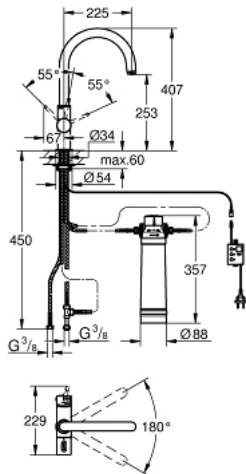

### PRODUCT DESCRIPTION

- Colour: chrome
- Consisting of:
  - GROHE Blue single-lever sink mixer with filter function
  - Single hole installation
  - C-spout
  - separate handle for filtered water
  - Headpart 1/2"
  - GROHE LongLife finish
  - GROHE SilkMove 35 mm ceramic cartridge
  - Adjustable flow rate limiter
  - swivel tubular spout
  - Swivel area 180°
  - separate inner water ways for filtered and non-filtered water
- Flexible connection hoses
- type of protection IP 21
- main switching power supply 100 - 240 V AC 50/60 Hz with safety extra-low voltage (SELV) 6 V DC to filter change display unit
- GROHE Blue size S filter, filter head with flexible adjustment

### SPARE PARTS, July 2013 – now

- 1: Handle (Spare part-nr. 46652000)
  - 1.1: Snap insert (Spare part-nr. 0538600M)
  - 2: Cartridge (Spare part-nr. 64368000)
  - 2.1: O-ring (18,2 x 1,7mm) (Spare part-nr. 0392400M)
  - 3: Screw coupling (Spare part-nr. 46460000)
  - 4: Cap (Spare part-nr. 46116000)
  - 5: Lever (Spare part-nr. 46653000)
  - 6: Cartridge (Spare part-nr. 46374000)
  - 7: Flow control (Spare part-nr. 64374000)
  - 8: Shank mounting kit (Spare part-nr. 46249000)
  - 9: Filter head (Spare part-nr. 64508001)
  - 10: Filter S-Size (Spare part-nr. 40404001)
  - 11: Control unit (Spare part-nr. 64510000)
  - 12: Original WAS<sup>®</sup> T-piece 3/8" (Spare part-nr. 41007000)
  - 13: **Magnesium+ filter** (Spare part-nr. 40691001)\*
  - 14: Activated carbon filter  
(Spare part-nr. 40547001)\*
  - 15: **Filter M-Size** (Spare part-nr. 40430001)\*
  - 16: **Filter L-Size**  
(Spare part-nr. 40412001)\*
  - 17: Mounting wrench (Spare part-nr. 19017000)\*
  - 18: Shorter mixed water lever (Spare part-nr. 40621000)\*
- \* Optional accessories