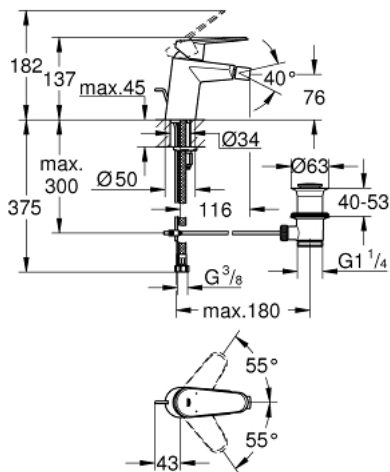

33 244 002 **EURODISC COSMOPOLITAN SINGLE-LEVER BIDET MIXER 1/2"**
S-SIZE

PRODUCT DESCRIPTION

- Colour: chrome
- Metal lever
- Single hole installation
- GROHE SilkMove 35 mm ceramic cartridge
- Adjustable flow rate limiter
- Adjustable minimum flow rate 2.5 l/min
- GROHE LongLife finish
- GROHE EcoJoy - less water, perfect flow
- maximum flow rate (at 3 bar): 5 l/min
- GROHE FastFixation installation system with centering support
- Ball-joint mousseur
- Pop-up waste set 1 1/4"
- Flexible connection hoses
- min. recommended pressure 1.0 bar
- Optional temperature limiter ref. no. 46 375
- Noise classification 1 in accordance with DIN4109 incl. certificate

33 244 002 EURODISC COSMOPOLITAN SINGLE-LEVER BIDET MIXER 1/2" S-SIZE

SPARE PARTS, March 2010 – now

- 1: Lever (Spare part-nr. 46738000)
- 2: Cap (Spare part-nr. 46492000)
- 3: Screw coupling (Spare part-nr. 46460000)
- 4: Cartridge (Spare part-nr. 46374000)
- 5: Pop-up rod (Spare part-nr. 46739000)
- 6: Flow control (Spare part-nr. 13998000)
- 7: Shank mounting kit (Spare part-nr. 46645000)
- 8: 1 1/4" waste set (Spare part-nr. 28910000)
- 8.1: Plug (Spare part-nr. 07182000)
- 8.2: Eccentric rod (Spare part-nr. 07052000)
- 9: Temperature limiter (Spare part-nr. 46375000)*
- 10: Socket Spanner (Spare part-nr. 19332000)*
- 11: Mounting wrench (Spare part-nr. 19017000)*
- 12: Eccentric rod (Spare part-nr. 07341000)*