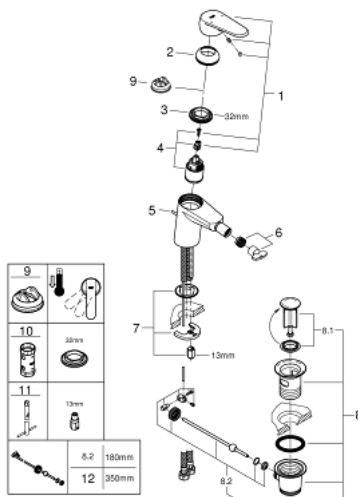

33 244 002 **EURODISC COSMOPOLITAN SINGLE-LEVER BIDET MIXER 1/2"**
S-SIZE

PRODUCT DESCRIPTION

- Colour: chrome
- Metal lever
- Single hole installation
- GROHE SilkMove 35 mm ceramic cartridge
- Adjustable flow rate limiter
- Adjustable minimum flow rate 2.5 l/min
- GROHE LongLife finish
- GROHE EcoJoy - less water, perfect flow
- maximum flow rate (at 3 bar): 5 l/min
- GROHE FastFixation installation system with centering support
- Ball-joint mousseur
- Pop-up waste set 1 1/4"
- Flexible connection hoses
- min. recommended pressure 1.0 bar
- Optional temperature limiter ref. no. 46 375
- Noise classification 1 in accordance with DIN4109 incl. certificate

33 244 002 EURODISC COSMOPOLITAN SINGLE-LEVER BIDET MIXER 1/2" S-SIZE

SPARE PARTS, March 2010 – now

- 1: Lever (Spare part-nr. 46738000)
- 2: Cap (Spare part-nr. 46492000)
- 3: Screw coupling (Spare part-nr. 46460000)
- 4: Cartridge (Spare part-nr. 46374000)
- 5: Pop-up rod (Spare part-nr. 46739000)
- 6: Flow control (Spare part-nr. 13998000)
- 7: Shank mounting kit (Spare part-nr. 46645000)
- 8: 1 1/4" waste set (Spare part-nr. 28910000)
- 8.1: Plug (Spare part-nr. 07182000)
- 8.2: Eccentric rod (Spare part-nr. 07052000)
- 9: Temperature limiter (Spare part-nr. 46375000)*
- 10: Socket Spanner (Spare part-nr. 19332000)*
- 11: Mounting wrench (Spare part-nr. 19017000)*
- 12: Eccentric rod (Spare part-nr. 07341000)*