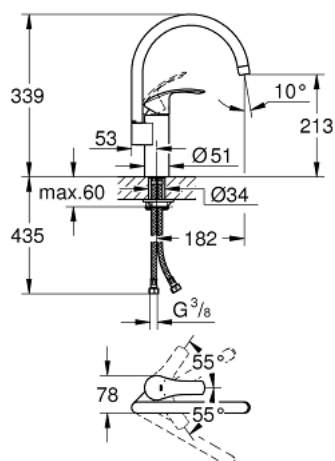

33 202 DC2 EUROSMART SINGLE-LEVER SINK MIXER 1/2"

PRODUCT DESCRIPTION

- Colour: supersteel
- High spout
- Single hole installation
- GROHE LongLife finish
- GROHE SilkMove 35 mm ceramic cartridge
- integrated temperature limiter
- mousseur
- Adjustable flow rate limiter
- swivel tubular spout
- adjustable swivel area 0° / 150° / 360°
- Flexible connection hoses
- Rapid installation system
- min. recommended pressure 1.0 bar

33 202 DC2 EUROSMART SINGLE-LEVER SINK MIXER 1/2"

SPARE PARTS, September 2019 – now

- 1: Lever (Spare part-nr. 46897DC0)
 - 2: Cap (Spare part-nr. 46492DC0)
 - 3: Screw ring (Spare part-nr. 46815000)
 - 4: Cartridge (Spare part-nr. 46374000)
 - 5: Spout (Spare part-nr. 13372DC0)
 - 5.1: Sealing washer (Spare part-nr. 0128500M)
 - 5.2: Safety ring (Spare part-nr. 4826600M)
 - 5.3: Flow control (Spare part-nr. 06574DC0)
 - 6: Shank mounting kit (Spare part-nr. 46249000)
 - 7: Support plate (Spare part-nr. 05334000)
 - 8: Socket Spanner (Spare part-nr. 19332000)*
 - 9: Mounting wrench (Spare part-nr. 19017000)*
- * Optional accessories