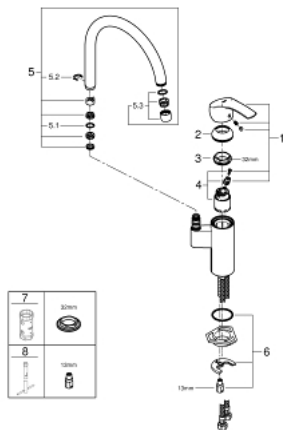

33 202 DC2 EUROSMART SINGLE-LEVER SINK MIXER 1/2"

PRODUCT DESCRIPTION

- Colour: supersteel
- High spout
- Single hole installation
- GROHE LongLife finish
- GROHE SilkMove 35 mm ceramic cartridge
- integrated temperature limiter
- mousseur
- Adjustable flow rate limiter
- swivel tubular spout
- adjustable swivel area 0° / 150° / 360°
- Flexible connection hoses
- Rapid installation system
- min. recommended pressure 1.0 bar

33 202 DC2 EUROSMART SINGLE-LEVER SINK MIXER 1/2"

SPARE PARTS, September 2019 – now

- 1: Lever (Spare part-nr. 46897DC0)
 - 2: Cap (Spare part-nr. 46492DC0)
 - 3: Screw ring (Spare part-nr. 46815000)
 - 4: Cartridge (Spare part-nr. 46374000)
 - 5: Spout (Spare part-nr. 13372DC0)
 - 5.1: Sealing washer (Spare part-nr. 0128500M)
 - 5.2: Safety ring (Spare part-nr. 4826600M)
 - 5.3: Flow control (Spare part-nr. 06574DC0)
 - 6: Shank mounting kit (Spare part-nr. 46249000)
 - 7: Support plate (Spare part-nr. 05334000)
 - 8: Socket Spanner (Spare part-nr. 19332000)*
 - 9: Mounting wrench (Spare part-nr. 19017000)*
- * Optional accessories