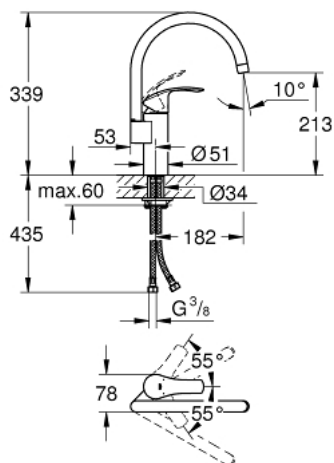

## 33 202 002 EUROSMART SINGLE-LEVER SINK MIXER 1/2"

### PRODUCT DESCRIPTION

- Colour: chrome
- High spout
- Single hole installation
- GROHE LongLife finish
- GROHE SilkMove 35 mm ceramic cartridge
- integrated temperature limiter
- mousseur
- Adjustable flow rate limiter
- swivel tubular spout
- adjustable swivel area 0° / 150° / 360°
- Flexible connection hoses
- Rapid installation system
- min. recommended pressure 1.0 bar

## 33 202 002 EUROSMART SINGLE-LEVER SINK MIXER 1/2"

**SPARE PARTS**, September 2019 – now

- 1: Lever (Spare part-nr. 46897000)
  - 2: Cap (Spare part-nr. 46492000)
  - 3: Screw ring (Spare part-nr. 46815000)
  - 4: Cartridge (Spare part-nr. 46374000)
  - 5: Spout (Spare part-nr. 13372000)
  - 5.1: Sealing washer (Spare part-nr. 0128500M)
  - 5.2: Safety ring (Spare part-nr. 4826600M)
  - 5.3: Flow control (Spare part-nr. 06574000)
  - 6: Shank mounting kit (Spare part-nr. 46249000)
  - 7: Support plate (Spare part-nr. 05334000)
  - 8: Socket Spanner (Spare part-nr. 19332000)\*
  - 9: Mounting wrench (Spare part-nr. 19017000)\*
- \* Optional accessories