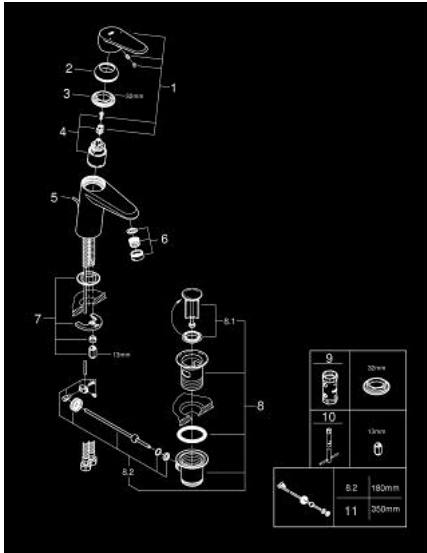

## 33 190 20E EURODISC COSMOPOLITAN SINGLE-LEVER BASIN MIXER 1/2" S-SIZE

### PRODUCT DESCRIPTION

- Colour: chrome
- Single hole installation
- Metal lever
- GROHE SilkMove 35 mm ceramic cartridge
- Adjustable flow rate limiter
- Adjustable minimum flow rate 2.5 l/min
- Temperature limiter
- GROHE LongLife finish
- GROHE EcoJoy - less water, perfect flow
- maximum flow rate (at 3 bar): 5 l/min
- SpeedClean mousseur
- GROHE FastFixation installation system with centering support
- Pop-up waste set 1 1/4"
- Flexible connection hoses
- min. recommended pressure 1.0 bar
- Noise classification 1 in accordance with DIN4109 incl. certificate

### SPARE PARTS, August 2017 – now

- 1: Lever (Spare part-nr. 46738000)
- 2: Cap (Spare part-nr. 46492000)
- 3: Screw coupling (Spare part-nr. 46460000)
- 4: Cartridge (Spare part-nr. 46374000)
- 5: Pop-up rod (Spare part-nr. 46739000)
- 6: Flow straightener (Spare part-nr. 13955000)
- 7: Shank mounting kit (Spare part-nr. 46645000)
- 8: 1 1/4" waste set (Spare part-nr. 28910000)
- 8.1: Plug (Spare part-nr. 07182000)
- 8.2: Eccentric rod (Spare part-nr. 07052000)
- 9: Socket Spanner (Spare part-nr. 19332000)\*
- 10: Mounting wrench (Spare part-nr. 19017000)\*
- 11: Eccentric rod (Spare part-nr. 07341000)\*