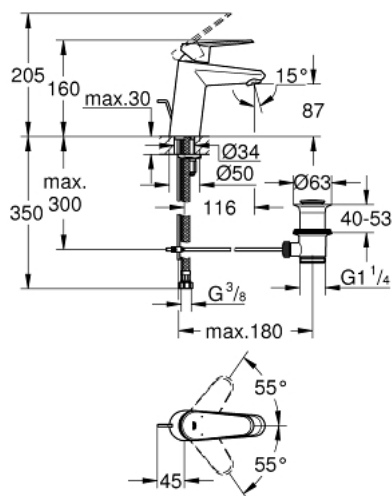

## 33 190 20E EURODISC COSMOPOLITAN SINGLE-LEVER BASIN MIXER 1/2" S-SIZE

### PRODUCT DESCRIPTION

- Colour: chrome
- Single hole installation
- Metal lever
- GROHE SilkMove 35 mm ceramic cartridge
- Adjustable flow rate limiter
- Adjustable minimum flow rate 2.5 l/min
- Temperature limiter
- GROHE LongLife finish
- GROHE EcoJoy - less water, perfect flow
- maximum flow rate (at 3 bar): 5 l/min
- SpeedClean mousseur
- GROHE FastFixation installation system with centering support
- Pop-up waste set 1 1/4"
- Flexible connection hoses
- min. recommended pressure 1.0 bar
- Noise classification 1 in accordance with DIN4109 incl. certificate

### SPARE PARTS, August 2017 – now

- 1: Lever (Spare part-nr. 46738000)
- 2: Cap (Spare part-nr. 46492000)
- 3: Screw coupling (Spare part-nr. 46460000)
- 4: Cartridge (Spare part-nr. 46374000)
- 5: Pop-up rod (Spare part-nr. 46739000)
- 6: Flow straightener (Spare part-nr. 13955000)
- 7: Shank mounting kit (Spare part-nr. 46645000)
- 8: 1 1/4" waste set (Spare part-nr. 28910000)
- 8.1: Plug (Spare part-nr. 07182000)
- 8.2: Eccentric rod (Spare part-nr. 07052000)
- 9: Socket Spanner (Spare part-nr. 19332000)\*
- 10: Mounting wrench (Spare part-nr. 19017000)\*
- 11: Eccentric rod (Spare part-nr. 07341000)\*