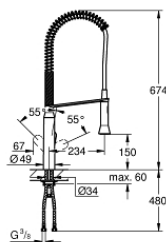

32 950 DC0 K7 SINGLE-LEVER SINK MIXER 1/2"

PRODUCT DESCRIPTION

- Colour: supersteel
- Single hole installation
- GROHE LongLife finish
- GROHE SilkMove 35 mm ceramic cartridge
- Professional spray
- Dual Spray - switch between mousseur and SpeedClean shower jet using diverter
- automatic return to mousseur
- metal spray
- Adjustable flow rate limiter
- Swivel spout
- Swivel area 140°
- Protected against backflow
- Flexible connection hoses
- Rapid installation system
- maximum flow rate (at 3 bar): 14 l/min
- min. recommended pressure 1.0 bar

32 950 DC0 K7 SINGLE-LEVER SINK MIXER 1/2"

SPARE PARTS, August 2016 – now

- 1: Lever (Spare part-nr. 46729DC0)
 - 2: Cap (Spare part-nr. 46116DC0)
 - 3: Screw coupling (Spare part-nr. 46460000)
 - 4: Cartridge (Spare part-nr. 46374000)
 - 5: Pull out spray (Spare part-nr. 46731DC0)
 - 5.1: Non-return valve (Spare part-nr. 08565000)
 - 5.2: Flow control (Spare part-nr. 46711000)
 - 6: Shower hose (Spare part-nr. 46732DC0)
 - 7: Spring (Spare part-nr. 46733SD0)
 - 8: Pull-out spray holder (Spare part-nr. 46734000)
 - 9: Shank mounting kit (Spare part-nr. 46671000)
 - 10: Socket Spanner (Spare part-nr. 19332000)*
 - 11: Mounting wrench (Spare part-nr. 19017000)*
- * Optional accessories