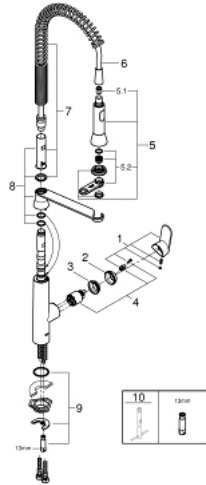

32 950 DC0 K7 SINGLE-LEVER SINK MIXER 1/2"

PRODUCT DESCRIPTION

- Colour: supersteel
- Single hole installation
- GROHE LongLife finish
- GROHE SilkMove 35 mm ceramic cartridge
- Professional spray
- Dual Spray - switch between mousseur and SpeedClean shower jet using diverter
- automatic return to mousseur
- metal spray
- Adjustable flow rate limiter
- Swivel spout
- Swivel area 140°
- Protected against backflow
- Flexible connection hoses
- Rapid installation system
- maximum flow rate (at 3 bar): 14 l/min
- min. recommended pressure 1.0 bar

32 950 DC0 K7 SINGLE-LEVER SINK MIXER 1/2"

SPARE PARTS, August 2016 – now

- 1: Lever (Spare part-nr. 46729DC0)
 - 2: Cap (Spare part-nr. 46116DC0)
 - 3: Screw coupling (Spare part-nr. 46460000)
 - 4: Cartridge (Spare part-nr. 46374000)
 - 5: Pull out spray (Spare part-nr. 46731DC0)
 - 5.1: Non-return valve (Spare part-nr. 08565000)
 - 5.2: Flow control (Spare part-nr. 46711000)
 - 6: Shower hose (Spare part-nr. 46732DC0)
 - 7: Spring (Spare part-nr. 46733SD0)
 - 8: Pull-out spray holder (Spare part-nr. 46734000)
 - 9: Shank mounting kit (Spare part-nr. 46671000)
 - 10: Socket Spanner (Spare part-nr. 19332000)*
 - 11: Mounting wrench (Spare part-nr. 19017000)*
- * Optional accessories