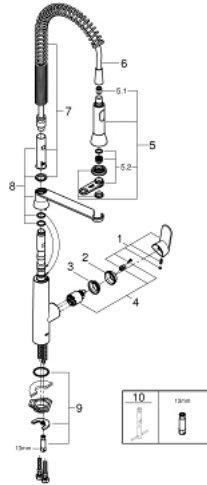

32 950 000 K7 SINGLE-LEVER SINK MIXER 1/2"

PRODUCT DESCRIPTION

- Colour: chrome
- Single hole installation
- GROHE LongLife finish
- GROHE SilkMove 35 mm ceramic cartridge
- Professional spray
- Dual Spray - switch between mousseur and SpeedClean shower jet using diverter
- automatic return to mousseur
- metal spray
- Adjustable flow rate limiter
- Swivel spout
- Swivel area 140°
- Protected against backflow
- Flexible connection hoses
- Rapid installation system
- maximum flow rate (at 3 bar): 14 l/min
- min. recommended pressure 1.0 bar

32 950 000 K7 SINGLE-LEVER SINK MIXER 1/2"

SPARE PARTS, August 2016 – now

- 1: Lever (Spare part-nr. 46729000)
 - 2: Cap (Spare part-nr. 46116000)
 - 3: Screw coupling (Spare part-nr. 46460000)
 - 4: Cartridge (Spare part-nr. 46374000)
 - 5: Pull out spray (Spare part-nr. 46731000)
 - 5.1: Non-return valve (Spare part-nr. 08565000)
 - 5.2: Flow control (Spare part-nr. 46711000)
 - 6: Shower hose (Spare part-nr. 46732000)
 - 7: Spring (Spare part-nr. 46733SD0)
 - 8: Pull-out spray holder (Spare part-nr. 46734000)
 - 9: Shank mounting kit (Spare part-nr. 46671000)
 - 10: Socket Spanner (Spare part-nr. 19332000)*
 - 11: Mounting wrench (Spare part-nr. 19017000)*
- * Optional accessories