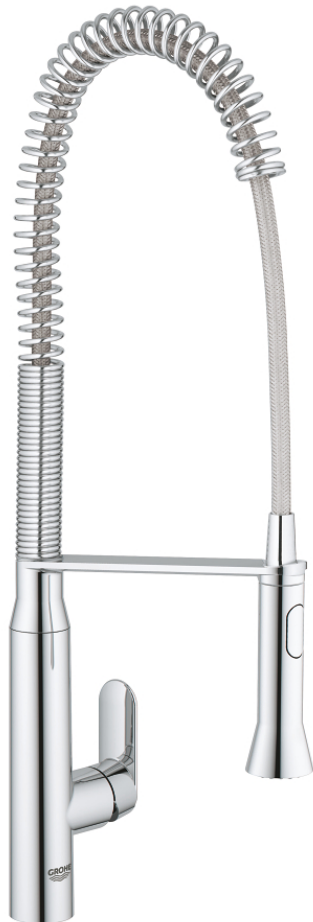

32 950 000 K7 SINGLE-LEVER SINK MIXER 1/2"

PRODUCT DESCRIPTION

- Colour: chrome
- Single hole installation
- GROHE LongLife finish
- GROHE SilkMove 35 mm ceramic cartridge
- Professional spray
- Dual Spray - switch between mousseur and SpeedClean shower jet using diverter
- automatic return to mousseur
- metal spray
- Adjustable flow rate limiter
- Swivel spout
- Swivel area 140°
- Protected against backflow
- Flexible connection hoses
- Rapid installation system
- maximum flow rate (at 3 bar): 14 l/min
- min. recommended pressure 1.0 bar

32 950 000 K7 SINGLE-LEVER SINK MIXER 1/2"

SPARE PARTS, August 2016 – now

- 1: Lever (Spare part-nr. 46729000)
 - 2: Cap (Spare part-nr. 46116000)
 - 3: Screw coupling (Spare part-nr. 46460000)
 - 4: Cartridge (Spare part-nr. 46374000)
 - 5: Pull out spray (Spare part-nr. 46731000)
 - 5.1: Non-return valve (Spare part-nr. 08565000)
 - 5.2: Flow control (Spare part-nr. 46711000)
 - 6: Shower hose (Spare part-nr. 46732000)
 - 7: Spring (Spare part-nr. 46733SD0)
 - 8: Pull-out spray holder (Spare part-nr. 46734000)
 - 9: Shank mounting kit (Spare part-nr. 46671000)
 - 10: Socket Spanner (Spare part-nr. 19332000)*
 - 11: Mounting wrench (Spare part-nr. 19017000)*
- * Optional accessories