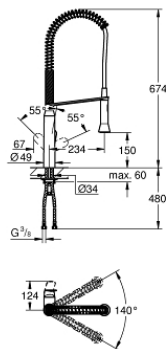

32 950 000 K7 SINGLE-LEVER SINK MIXER 1/2"

PRODUCT DESCRIPTION

- Colour: chrome
- Single hole installation
- GROHE LongLife finish
- GROHE SilkMove 35 mm ceramic cartridge
- Professional spray
- Dual Spray - switch between mousseur and SpeedClean shower jet using diverter
- automatic return to mousseur
- metal spray
- Adjustable flow rate limiter
- Swivel spout
- Swivel area 140°
- Protected against backflow
- Flexible connection hoses
- Rapid installation system
- maximum flow rate (at 3 bar): 14 l/min
- min. recommended pressure 1.0 bar

32 950 000 K7 SINGLE-LEVER SINK MIXER 1/2"

SPARE PARTS, August 2016 – now

- 1: Lever (Spare part-nr. 46729000)
 - 2: Cap (Spare part-nr. 46116000)
 - 3: Screw coupling (Spare part-nr. 46460000)
 - 4: Cartridge (Spare part-nr. 46374000)
 - 5: Pull out spray (Spare part-nr. 46731000)
 - 5.1: Non-return valve (Spare part-nr. 08565000)
 - 5.2: Flow control (Spare part-nr. 46711000)
 - 6: Shower hose (Spare part-nr. 46732000)
 - 7: Spring (Spare part-nr. 46733SD0)
 - 8: Pull-out spray holder (Spare part-nr. 46734000)
 - 9: Shank mounting kit (Spare part-nr. 46671000)
 - 10: Socket Spanner (Spare part-nr. 19332000)*
 - 11: Mounting wrench (Spare part-nr. 19017000)*
- * Optional accessories