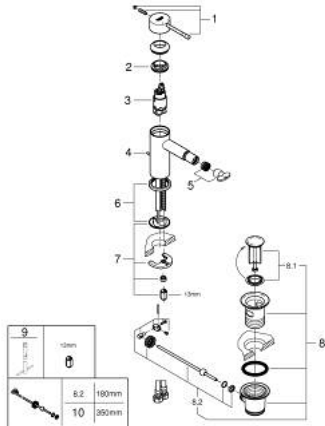

32 935 GN1 ESSENCE SINGLE-LEVER BIDET MIXER 1/2" S-SIZE

PRODUCT DESCRIPTION

- Colour: Brushed cool sunrise
- Single hole installation
- Metal lever
- GROHE SilkMove 28 mm ceramic cartridge
- With temperature limiter
- GROHE LongLife finish
- GROHE FastFixation Plus installation system
- Ball-joint mousseur
- Pop-up waste set 1 1/4"
- Flexible connection hoses
- min. recommended pressure 1.0 bar

32 935 GN1 ESSENCE SINGLE-LEVER BIDET MIXER 1/2" S-SIZE

SPARE PARTS, May 2024 – now

- 1: Lever (Spare part-nr. 46917GN0)
 - 2: Fitting ring (Spare part-nr. 46715000)
 - 3: Cartridge (Spare part-nr. 46580000)
 - 4: Pop-up rod (Spare part-nr. 46739GN0)
 - 5: Flow control (Spare part-nr. 13998000)
 - 6: Escutcheon (Spare part-nr. 48603GN0)
 - 7: Shank mounting kit (Spare part-nr. 46645000)
 - 8: 1 1/4\" waste set (Spare part-nr. 28910GN0)
 - 8.1: Plug (Spare part-nr. 07182GN0)
 - 8.2: Eccentric rod (Spare part-nr. 07052000)
 - 9: Mounting wrench (Spare part-nr. 19017000)*
 - 10: Eccentric rod (Spare part-nr. 07341000)*
- * Optional accessories