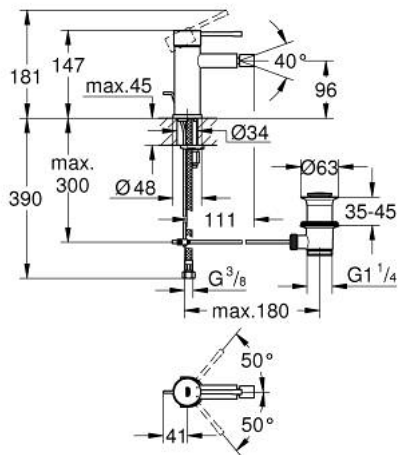

32 935 GN1 ESSENCE SINGLE-LEVER BIDET MIXER 1/2" S-SIZE

PRODUCT DESCRIPTION

- Colour: Brushed cool sunrise
- Single hole installation
- Metal lever
- GROHE SilkMove 28 mm ceramic cartridge
- With temperature limiter
- GROHE LongLife finish
- GROHE FastFixation Plus installation system
- Ball-joint mousseur
- Pop-up waste set 1 1/4"
- Flexible connection hoses
- min. recommended pressure 1.0 bar

32 935 GN1 ESSENCE SINGLE-LEVER BIDET MIXER 1/2" S-SIZE

SPARE PARTS, May 2024 – now

- 1: Lever (Spare part-nr. 46917GN0)
 - 2: Fitting ring (Spare part-nr. 46715000)
 - 3: Cartridge (Spare part-nr. 46580000)
 - 4: Pop-up rod (Spare part-nr. 46739GN0)
 - 5: Flow control (Spare part-nr. 13998000)
 - 6: Escutcheon (Spare part-nr. 48603GN0)
 - 7: Shank mounting kit (Spare part-nr. 46645000)
 - 8: 1 1/4\" waste set (Spare part-nr. 28910GN0)
 - 8.1: Plug (Spare part-nr. 07182GN0)
 - 8.2: Eccentric rod (Spare part-nr. 07052000)
 - 9: Mounting wrench (Spare part-nr. 19017000)*
 - 10: Eccentric rod (Spare part-nr. 07341000)*
- * Optional accessories