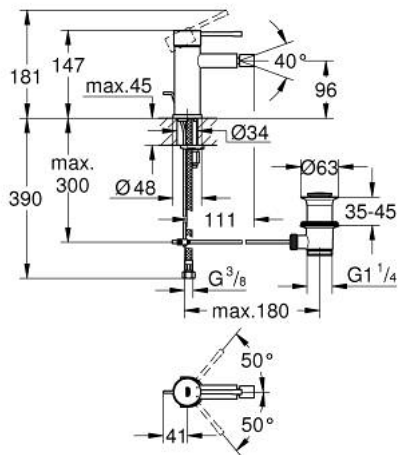

32 935 EN1 ESSENCE SINGLE-LEVER BIDET MIXER 1/2" S-SIZE

PRODUCT DESCRIPTION

- Colour: Brushed nickel
- Single hole installation
- Metal lever
- GROHE SilkMove 28 mm ceramic cartridge
- With temperature limiter
- GROHE LongLife finish
- GROHE FastFixation Plus installation system
- Ball-joint mousseur
- Pop-up waste set 1 1/4"
- Flexible connection hoses
- min. recommended pressure 1.0 bar

32 935 EN1 ESSENCE SINGLE-LEVER BIDET MIXER 1/2" S-SIZE

SPARE PARTS, May 2024 – now

- 1: Lever (Spare part-nr. 46917EN0)
 - 2: Fitting ring (Spare part-nr. 46715000)
 - 3: Cartridge (Spare part-nr. 46580000)
 - 4: Pop-up rod (Spare part-nr. 46739EN0)
 - 5: Flow control (Spare part-nr. 13998000)
 - 6: Escutcheon (Spare part-nr. 48603EN0)
 - 7: Shank mounting kit (Spare part-nr. 46645000)
 - 8: 1 1/4\" waste set (Spare part-nr. 28910EN0)
 - 8.1: Plug (Spare part-nr. 07182EN0)
 - 8.2: Eccentric rod (Spare part-nr. 07052000)
 - 9: Mounting wrench (Spare part-nr. 19017000)*
 - 10: Eccentric rod (Spare part-nr. 07341000)*
- * Optional accessories