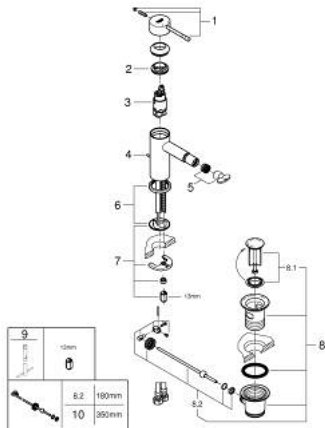

32 935 EN1 ESSENCE SINGLE-LEVER BIDET MIXER 1/2" S-SIZE

SPARE PARTS, May 2024 – now

- 1: Lever (Spare part-nr. 46917EN0)
 - 2: Fitting ring (Spare part-nr. 46715000)
 - 3: Cartridge (Spare part-nr. 46580000)
 - 4: Pop-up rod (Spare part-nr. 46739EN0)
 - 5: Flow control (Spare part-nr. 13998000)
 - 6: Escutcheon (Spare part-nr. 48603EN0)
 - 7: Shank mounting kit (Spare part-nr. 46645000)
 - 8: 1 1/4\" waste set (Spare part-nr. 28910EN0)
 - 8.1: Plug (Spare part-nr. 07182EN0)
 - 8.2: Eccentric rod (Spare part-nr. 07052000)
 - 9: Mounting wrench (Spare part-nr. 19017000)*
 - 10: Eccentric rod (Spare part-nr. 07341000)*
- * Optional accessories

32 935 EN1 ESSENCE SINGLE-LEVER BIDET MIXER 1/2" S-SIZE

SPARE PARTS, November 2016 – May 2024

- 1: Lever (Spare part-nr. 46917EN0)
 - 2: Fitting ring (Spare part-nr. 46715000)
 - 3: Cartridge (Spare part-nr. 46580000)
 - 4: Pop-up rod (Spare part-nr. 46739EN0)
 - 5: Flow control (Spare part-nr. 13998000)
 - 6: Shank mounting kit (Spare part-nr. 46645000)
 - 7: 1 1/4\" data-bbox="501 340 757 353">waste set (Spare part-nr. 28910EN0)
 - 7.1: Plug (Spare part-nr. 07182EN0)
 - 7.2: Eccentric rod (Spare part-nr. 07052000)
 - 8: Mounting wrench (Spare part-nr. 19017000)*
 - 9: Eccentric rod (Spare part-nr. 07341000)*
- * Optional accessories