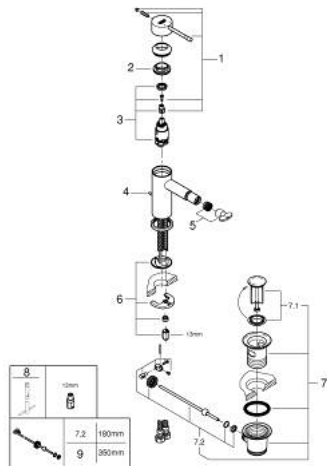

32 935 EN1 ESSENCE SINGLE-LEVER BIDET MIXER 1/2" S-SIZE

SPARE PARTS, May 2024 – now

- 1: Lever (Spare part-nr. 46917EN0)
 - 2: Fitting ring (Spare part-nr. 46715000)
 - 3: Cartridge (Spare part-nr. 46580000)
 - 4: Pop-up rod (Spare part-nr. 46739EN0)
 - 5: Flow control (Spare part-nr. 13998000)
 - 6: Escutcheon (Spare part-nr. 48603EN0)
 - 7: Shank mounting kit (Spare part-nr. 46645000)
 - 8: 1 1/4\" waste set (Spare part-nr. 28910EN0)
 - 8.1: Plug (Spare part-nr. 07182EN0)
 - 8.2: Eccentric rod (Spare part-nr. 07052000)
 - 9: Mounting wrench (Spare part-nr. 19017000)*
 - 10: Eccentric rod (Spare part-nr. 07341000)*
- * Optional accessories

32 935 EN1 ESSENCE SINGLE-LEVER BIDET MIXER 1/2" S-SIZE

SPARE PARTS, November 2016 – May 2024

- 1: Lever (Spare part-nr. 46917EN0)
 - 2: Fitting ring (Spare part-nr. 46715000)
 - 3: Cartridge (Spare part-nr. 46580000)
 - 4: Pop-up rod (Spare part-nr. 46739EN0)
 - 5: Flow control (Spare part-nr. 13998000)
 - 6: Shank mounting kit (Spare part-nr. 46645000)
 - 7: 1 1/4\" data-bbox="501 340 757 353">waste set (Spare part-nr. 28910EN0)
 - 7.1: Plug (Spare part-nr. 07182EN0)
 - 7.2: Eccentric rod (Spare part-nr. 07052000)
 - 8: Mounting wrench (Spare part-nr. 19017000)*
 - 9: Eccentric rod (Spare part-nr. 07341000)*
- * Optional accessories