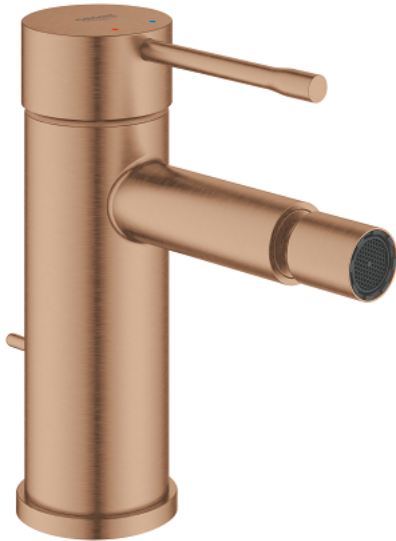

32 935 DL1 ESSENCE SINGLE-LEVER BIDET MIXER 1/2" S-SIZE

PRODUCT DESCRIPTION

- Colour: Brushed warm sunset
- Single hole installation
- Metal lever
- GROHE SilkMove 28 mm ceramic cartridge
- With temperature limiter
- GROHE LongLife finish
- GROHE FastFixation Plus installation system
- Ball-joint mousseur
- Pop-up waste set 1 1/4"
- Flexible connection hoses
- min. recommended pressure 1.0 bar

32 935 DL1 ESSENCE SINGLE-LEVER BIDET MIXER 1/2" S-SIZE

SPARE PARTS, May 2024 – now

- 1: Lever (Spare part-nr. 46917DL0)
 - 2: Fitting ring (Spare part-nr. 46715000)
 - 3: Cartridge (Spare part-nr. 46580000)
 - 4: lift rod (Spare part-nr. 46739DL0)
 - 5: Flow control (Spare part-nr. 13998000)
 - 6: Escutcheon (Spare part-nr. 48603DL0)
 - 7: Shank mounting kit (Spare part-nr. 46645000)
 - 8: 1 1/4\" waste set (Spare part-nr. 28910DL0)
 - 8.1: Plug (Spare part-nr. 07182DL0)
 - 8.2: Eccentric rod (Spare part-nr. 07052000)
 - 9: Mounting wrench (Spare part-nr. 19017000)*
 - 10: Eccentric rod (Spare part-nr. 07341000)*
- * Optional accessories