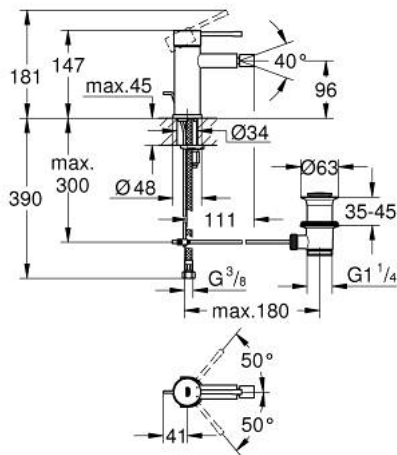

32 935 DL1 ESSENCE SINGLE-LEVER BIDET MIXER 1/2" S-SIZE

PRODUCT DESCRIPTION

- Colour: Brushed warm sunset
- Single hole installation
- Metal lever
- GROHE SilkMove 28 mm ceramic cartridge
- With temperature limiter
- GROHE LongLife finish
- GROHE FastFixation Plus installation system
- Ball-joint mousseur
- Pop-up waste set 1 1/4"
- Flexible connection hoses
- min. recommended pressure 1.0 bar

32 935 DL1 ESSENCE SINGLE-LEVER BIDET MIXER 1/2" S-SIZE

SPARE PARTS, May 2024 – now

- 1: Lever (Spare part-nr. 46917DL0)
 - 2: Fitting ring (Spare part-nr. 46715000)
 - 3: Cartridge (Spare part-nr. 46580000)
 - 4: lift rod (Spare part-nr. 46739DL0)
 - 5: Flow control (Spare part-nr. 13998000)
 - 6: Escutcheon (Spare part-nr. 48603DL0)
 - 7: Shank mounting kit (Spare part-nr. 46645000)
 - 8: 1 1/4\" waste set (Spare part-nr. 28910DL0)
 - 8.1: Plug (Spare part-nr. 07182DL0)
 - 8.2: Eccentric rod (Spare part-nr. 07052000)
 - 9: Mounting wrench (Spare part-nr. 19017000)*
 - 10: Eccentric rod (Spare part-nr. 07341000)*
- * Optional accessories