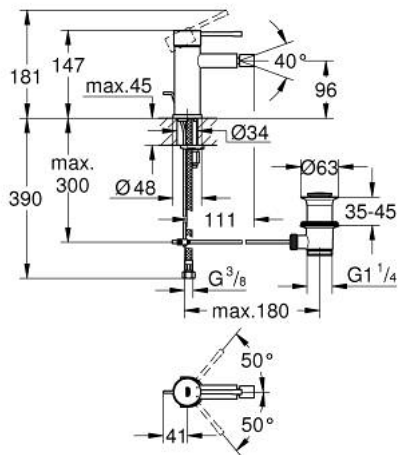

32 935 DC1 ESSENCE SINGLE-LEVER BIDET MIXER 1/2" S-SIZE

PRODUCT DESCRIPTION

- Colour: supersteel
- Single hole installation
- Metal lever
- GROHE SilkMove 28 mm ceramic cartridge
- With temperature limiter
- GROHE LongLife finish
- GROHE FastFixation Plus installation system
- Ball-joint mousseur
- Pop-up waste set 1 1/4"
- Flexible connection hoses
- min. recommended pressure 1.0 bar

32 935 DC1 ESSENCE SINGLE-LEVER BIDET MIXER 1/2" S-SIZE

SPARE PARTS, February 2022 – now

- 1: Lever (Spare part-nr. 46917DC0)
 - 2: Fitting ring (Spare part-nr. 46715000)
 - 3: Cartridge (Spare part-nr. 46580000)
 - 4: Pop-up rod (Spare part-nr. 46739EN0)
 - 5: Flow control (Spare part-nr. 13998000)
 - 7: Shank mounting kit (Spare part-nr. 46645000)
 - 8: 1 1/4" waste set (Spare part-nr. 28910DC0)
 - 8.1: Plug (Spare part-nr. 07182DC0)
 - 8.2: Eccentric rod (Spare part-nr. 07052000)
 - 9: Mounting wrench (Spare part-nr. 19017000)*
 - 10: Eccentric rod (Spare part-nr. 07341000)*
- * Optional accessories