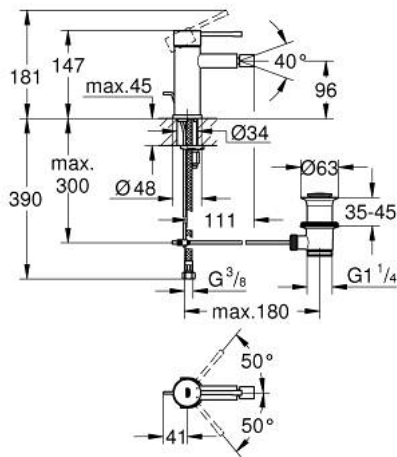

32 935 DA1 **ESSENCE SINGLE-LEVER BIDET MIXER 1/2"**
S-SIZE

PRODUCT DESCRIPTION

- Colour: Warm sunset
- Single hole installation
- Metal lever
- GROHE SilkMove 28 mm ceramic cartridge
- With temperature limiter
- GROHE LongLife finish
- GROHE FastFixation Plus installation system
- Ball-joint mousseur
- Pop-up waste set 1 1/4"
- Flexible connection hoses
- min. recommended pressure 1.0 bar

32 935 DA1 ESSENCE SINGLE-LEVER BIDET MIXER 1/2" S-SIZE

SPARE PARTS, February 2022 – now

- 1: Lever (Spare part-nr. 46917DA0)
 - 2: Fitting ring (Spare part-nr. 46715000)
 - 3: Cartridge (Spare part-nr. 46580000)
 - 4: lift rod (Spare part-nr. 46739DA0)
 - 5: Flow control (Spare part-nr. 13998000)
 - 6: Escutcheon (Spare part-nr. 48603DA0)
 - 7: Shank mounting kit (Spare part-nr. 46645000)
 - 8: 1 1/4\" waste set (Spare part-nr. 28910DA0)
 - 8.1: Plug (Spare part-nr. 07182DA0)
 - 8.2: Eccentric rod (Spare part-nr. 07052000)
 - 9: Mounting wrench (Spare part-nr. 19017000)*
 - 10: Eccentric rod (Spare part-nr. 07341000)*
- * Optional accessories