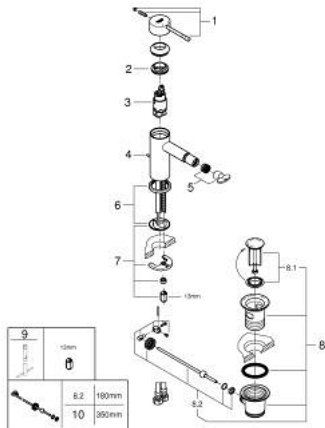

32 935 AL1 ESSENCE SINGLE-LEVER BIDET MIXER 1/2" S-SIZE

PRODUCT DESCRIPTION

- Colour: Brushed hard graphite
- Single hole installation
- Metal lever
- GROHE SilkMove 28 mm ceramic cartridge
- With temperature limiter
- GROHE LongLife finish
- GROHE FastFixation Plus installation system
- Ball-joint mousseur
- Pop-up waste set 1 1/4"
- Flexible connection hoses
- min. recommended pressure 1.0 bar

32 935 AL1 ESSENCE SINGLE-LEVER BIDET MIXER 1/2" S-SIZE

SPARE PARTS, February 2022 – now

- 1: Lever (Spare part-nr. 46917AL0)
 - 2: Fitting ring (Spare part-nr. 46715000)
 - 3: Cartridge (Spare part-nr. 46580000)
 - 4: Pop-up rod (Spare part-nr. 46739AL0)
 - 5: Flow control (Spare part-nr. 13998000)
 - 6: Escutcheon (Spare part-nr. 48603AL0)
 - 7: Shank mounting kit (Spare part-nr. 46645000)
 - 8: 1 1/4\"
 - 8.1: Plug (Spare part-nr. 07182AL0)
 - 8.2: Eccentric rod (Spare part-nr. 07052000)
 - 9: Mounting wrench (Spare part-nr. 19017000)*
 - 10: Eccentric rod (Spare part-nr. 07341000)*
- * Optional accessories