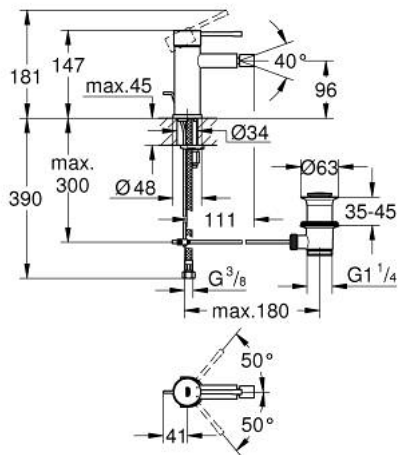

32 935 AL1 ESSENCE SINGLE-LEVER BIDET MIXER 1/2" S-SIZE

PRODUCT DESCRIPTION

- Colour: Brushed hard graphite
- Single hole installation
- Metal lever
- GROHE SilkMove 28 mm ceramic cartridge
- With temperature limiter
- GROHE LongLife finish
- GROHE FastFixation Plus installation system
- Ball-joint mousseur
- Pop-up waste set 1 1/4"
- Flexible connection hoses
- min. recommended pressure 1.0 bar

32 935 AL1 ESSENCE SINGLE-LEVER BIDET MIXER 1/2" S-SIZE

SPARE PARTS, February 2022 – now

- 1: Lever (Spare part-nr. 46917AL0)
 - 2: Fitting ring (Spare part-nr. 46715000)
 - 3: Cartridge (Spare part-nr. 46580000)
 - 4: Pop-up rod (Spare part-nr. 46739AL0)
 - 5: Flow control (Spare part-nr. 13998000)
 - 6: Escutcheon (Spare part-nr. 48603AL0)
 - 7: Shank mounting kit (Spare part-nr. 46645000)
 - 8: 1 1/4\"
 - 8.1: Plug (Spare part-nr. 07182AL0)
 - 8.2: Eccentric rod (Spare part-nr. 07052000)
 - 9: Mounting wrench (Spare part-nr. 19017000)*
 - 10: Eccentric rod (Spare part-nr. 07341000)*
- * Optional accessories