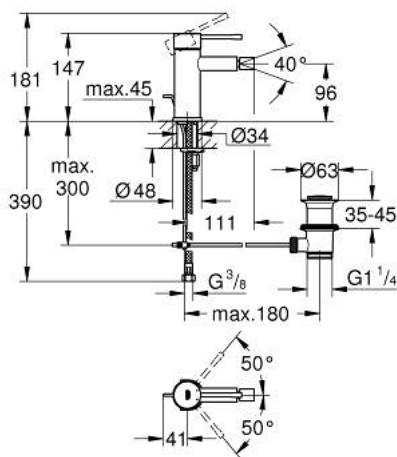

32 935 A01 **ESSENCE SINGLE-LEVER BIDET MIXER 1/2"**  
**S-SIZE**

**PRODUCT DESCRIPTION**

- Colour: Hard graphite
- Single hole installation
- Metal lever
- GROHE SilkMove 28 mm ceramic cartridge
- With temperature limiter
- GROHE LongLife finish
- GROHE FastFixation Plus installation system
- Ball-joint mousseur
- Pop-up waste set 1 1/4"
- Flexible connection hoses
- min. recommended pressure 1.0 bar

## 32 935 A01 ESSENCE SINGLE-LEVER BIDET MIXER 1/2" S-SIZE

### SPARE PARTS, February 2022 – now

- 1: Lever (Spare part-nr. 46917A00)
  - 2: Fitting ring (Spare part-nr. 46715000)
  - 3: Cartridge (Spare part-nr. 46580000)
  - 4: Pop-up rod (Spare part-nr. 46739A00)
  - 5: Flow control (Spare part-nr. 13998000)
  - 6: Escutcheon (Spare part-nr. 48603A00)
  - 7: Shank mounting kit (Spare part-nr. 46645000)
  - 8: 1 1/4\" waste set (Spare part-nr. 28910A00)
  - 8.1: Plug (Spare part-nr. 07182A00)
  - 8.2: Eccentric rod (Spare part-nr. 07052000)
  - 9: Mounting wrench (Spare part-nr. 19017000)\*
  - 10: Eccentric rod (Spare part-nr. 07341000)\*
- \* Optional accessories