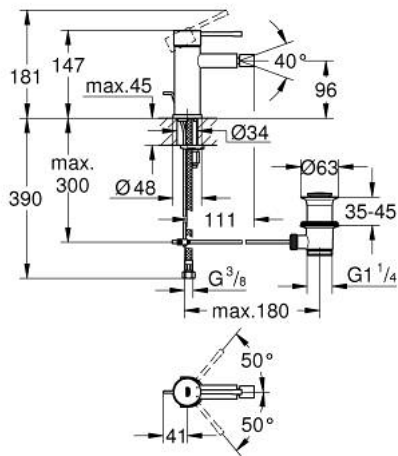

32 935 001 **ESSENCE SINGLE-LEVER BIDET MIXER 1/2"**
S-SIZE

PRODUCT DESCRIPTION

- Colour: chrome
- Single hole installation
- Metal lever
- GROHE SilkMove 28 mm ceramic cartridge
- With temperature limiter
- GROHE LongLife finish
- GROHE FastFixation Plus installation system
- Ball-joint mousseur
- Pop-up waste set 1 1/4"
- Flexible connection hoses
- min. recommended pressure 1.0 bar

32 935 001 **ESSENCE SINGLE-LEVER BIDET MIXER 1/2"**
S-SIZE

SPARE PARTS, February 2022 – now

- 1: Lever (Spare part-nr. 46917000)
 - 2: Fitting ring (Spare part-nr. 46715000)
 - 3: Cartridge (Spare part-nr. 46580000)
 - 4: Pop-up rod (Spare part-nr. 46739000)
 - 5: Flow control (Spare part-nr. 13998000)
 - 6: Escutcheon (Spare part-nr. 48603000)
 - 7: Shank mounting kit (Spare part-nr. 46645000)
 - 8: 1 1/4\" waste set (Spare part-nr. 28910000)
 - 8.1: Plug (Spare part-nr. 07182000)
 - 8.2: Eccentric rod (Spare part-nr. 07052000)
 - 9: Mounting wrench (Spare part-nr. 19017000)*
 - 10: Eccentric rod (Spare part-nr. 07341000)*
- * Optional accessories