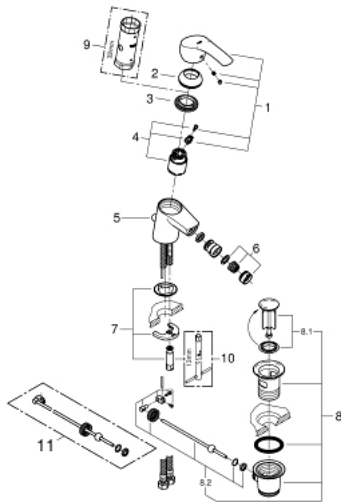

32 929 002 **EUROSMART SINGLE-LEVER BIDET MIXER 1/2"**
S-SIZE

PRODUCT DESCRIPTION

- Colour: chrome
- Single hole installation
- Metal lever
- GROHE SilkMove 35 mm ceramic cartridge
- Adjustable flow rate limiter
- With temperature limiter
- GROHE LongLife finish
- GROHE EcoJoy - less water, perfect flow
- maximum flow rate (at 3 bar): 5 l/min
- GROHE FastFixation rapid installation system
- With ball joint
- Pop-up waste set 1 1/4"
- Flexible connection hoses

32 929 002 **EUROSMART SINGLE-LEVER BIDET MIXER 1/2"**
S-SIZE

SPARE PARTS, October 2013 – now

- 1: Lever (Spare part-nr. 46897000)
- 2: Cap (Spare part-nr. 46492000)
- 3: Screw coupling (Spare part-nr. 46460000)
- 4: Cartridge (Spare part-nr. 46374000)
- 5: Pop-up rod (Spare part-nr. 06329000)
- 6: Flow control (Spare part-nr. 48159000)
- 7: Shank mounting kit (Spare part-nr. 46671000)
- 8: 1 1/4\" waste set (Spare part-nr. 28910000)
- 8.1: Plug (Spare part-nr. 07182000)
- 8.2: Eccentric rod (Spare part-nr. 07052000)
- 9: Socket Spanner (Spare part-nr. 19332000)*
- 10: Mounting wrench (Spare part-nr. 19017000)*
- 11: Eccentric rod (Spare part-nr. 07341000)*