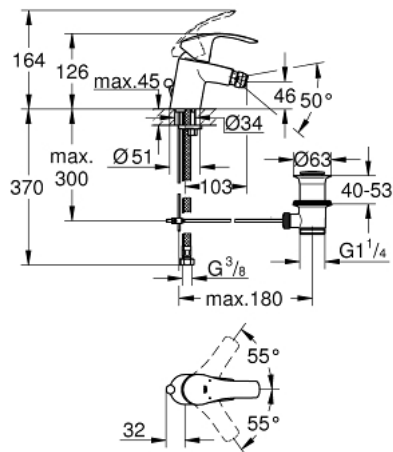

32 929 002 **EUROSMART SINGLE-LEVER BIDET MIXER 1/2"**
S-SIZE

PRODUCT DESCRIPTION

- Colour: chrome
- Single hole installation
- Metal lever
- GROHE SilkMove 35 mm ceramic cartridge
- Adjustable flow rate limiter
- With temperature limiter
- GROHE LongLife finish
- GROHE EcoJoy - less water, perfect flow
- maximum flow rate (at 3 bar): 5 l/min
- GROHE FastFixation rapid installation system
- With ball joint
- Pop-up waste set 1 1/4"
- Flexible connection hoses

32 929 002 **EUROSMART SINGLE-LEVER BIDET MIXER 1/2"**
S-SIZE

SPARE PARTS, October 2013 – now

- 1: Lever (Spare part-nr. 46897000)
- 2: Cap (Spare part-nr. 46492000)
- 3: Screw coupling (Spare part-nr. 46460000)
- 4: Cartridge (Spare part-nr. 46374000)
- 5: Pop-up rod (Spare part-nr. 06329000)
- 6: Flow control (Spare part-nr. 48159000)
- 7: Shank mounting kit (Spare part-nr. 46671000)
- 8: 1 1/4\" waste set (Spare part-nr. 28910000)
- 8.1: Plug (Spare part-nr. 07182000)
- 8.2: Eccentric rod (Spare part-nr. 07052000)
- 9: Socket Spanner (Spare part-nr. 19332000)*
- 10: Mounting wrench (Spare part-nr. 19017000)*
- 11: Eccentric rod (Spare part-nr. 07341000)*