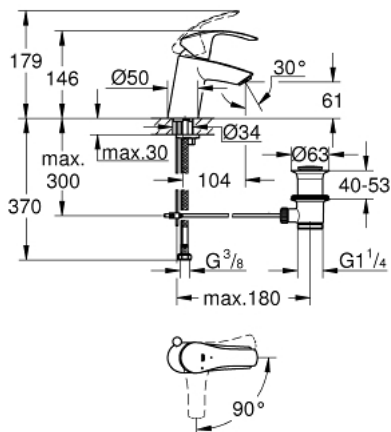

32 926 002 **EUROSMART SINGLE-LEVER BASIN MIXER 1/2"**  
**S-SIZE**

**PRODUCT DESCRIPTION**

- Colour: chrome
- Single hole installation
- Metal lever
- GROHE SilkMove 35 mm ceramic cartridge
- OpenCold - cold water flow in mid-lever position saves energy
- Adjustable flow rate limiter
- With temperature limiter
- GROHE LongLife finish
- GROHE EcoJoy - less water, perfect flow
- maximum flow rate (at 3 bar): 5 l/min
- GROHE FastFixation rapid installation system
- Pop-up waste set 1 1/4"
- Flexible connection hoses

## 32 926 002 EUROSMART SINGLE-LEVER BASIN MIXER 1/2" S-SIZE

### SPARE PARTS, August 2017 – now

- 1: Lever (Spare part-nr. 46902000)
  - 2: Cap (Spare part-nr. 46492000)
  - 3: Screw coupling (Spare part-nr. 46460000)
  - 4: Cartridge (Spare part-nr. 46863000)
  - 5: Pop-up rod (Spare part-nr. 06329000)
  - 6: Flow control (Spare part-nr. 48159000)
  - 7: Shank mounting kit (Spare part-nr. 46671000)
  - 8: 1 1/4" waste set (Spare part-nr. 28910000)
  - 8.1: Plug (Spare part-nr. 07182000)
  - 8.2: Eccentric rod (Spare part-nr. 07052000)
  - 9: Socket Spanner (Spare part-nr. 19332000)\*
  - 10: Mounting wrench (Spare part-nr. 19017000)\*
  - 11: Eccentric rod (Spare part-nr. 07341000)\*
- \* Optional accessories