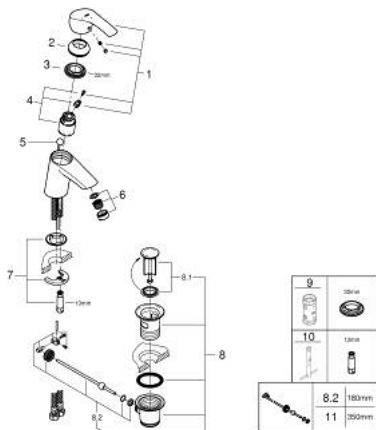

32 926 002 **EUROSMART SINGLE-LEVER BASIN MIXER 1/2"**  
**S-SIZE**

**PRODUCT DESCRIPTION**

- Colour: chrome
- Single hole installation
- Metal lever
- GROHE SilkMove 35 mm ceramic cartridge
- OpenCold - cold water flow in mid-lever position saves energy
- Adjustable flow rate limiter
- With temperature limiter
- GROHE LongLife finish
- GROHE EcoJoy - less water, perfect flow
- maximum flow rate (at 3 bar): 5 l/min
- GROHE FastFixation rapid installation system
- Pop-up waste set 1 1/4"
- Flexible connection hoses

## 32 926 002 EUROSMART SINGLE-LEVER BASIN MIXER 1/2" S-SIZE

### SPARE PARTS, August 2017 – now

- 1: Lever (Spare part-nr. 46902000)
  - 2: Cap (Spare part-nr. 46492000)
  - 3: Screw coupling (Spare part-nr. 46460000)
  - 4: Cartridge (Spare part-nr. 46863000)
  - 5: Pop-up rod (Spare part-nr. 06329000)
  - 6: Flow control (Spare part-nr. 48159000)
  - 7: Shank mounting kit (Spare part-nr. 46671000)
  - 8: 1 1/4" waste set (Spare part-nr. 28910000)
  - 8.1: Plug (Spare part-nr. 07182000)
  - 8.2: Eccentric rod (Spare part-nr. 07052000)
  - 9: Socket Spanner (Spare part-nr. 19332000)\*
  - 10: Mounting wrench (Spare part-nr. 19017000)\*
  - 11: Eccentric rod (Spare part-nr. 07341000)\*
- \* Optional accessories