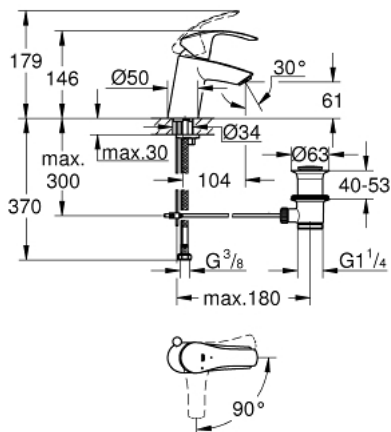

32 926 002 **EUROSMART SINGLE-LEVER BASIN MIXER 1/2"**
S-SIZE

PRODUCT DESCRIPTION

- Colour: chrome
- Single hole installation
- Metal lever
- GROHE SilkMove 35 mm ceramic cartridge
- EcoMode - cold water flow in mid-lever position saves energy
- Adjustable flow rate limiter
- With temperature limiter
- GROHE LongLife finish
- GROHE EcoJoy - less water, perfect flow
- maximum flow rate (at 3 bar): 5 l/min
- GROHE FastFixation rapid installation system
- Pop-up waste set 1 1/4"
- Flexible connection hoses

32 926 002 EUROSMART SINGLE-LEVER BASIN MIXER 1/2" S-SIZE

SPARE PARTS, August 2017 – now

- 1: Lever (Spare part-nr. 46902000)
 - 2: Cap (Spare part-nr. 46492000)
 - 3: Screw coupling (Spare part-nr. 46460000)
 - 4: Cartridge (Spare part-nr. 46863000)
 - 5: Pop-up rod (Spare part-nr. 06329000)
 - 6: Flow control (Spare part-nr. 48159000)
 - 7: Shank mounting kit (Spare part-nr. 46671000)
 - 8: 1 1/4" waste set (Spare part-nr. 28910000)
 - 8.1: Plug (Spare part-nr. 07182000)
 - 8.2: Eccentric rod (Spare part-nr. 07052000)
 - 9: Socket Spanner (Spare part-nr. 19332000)*
 - 10: Mounting wrench (Spare part-nr. 19017000)*
 - 11: Eccentric rod (Spare part-nr. 07341000)*
- * Optional accessories