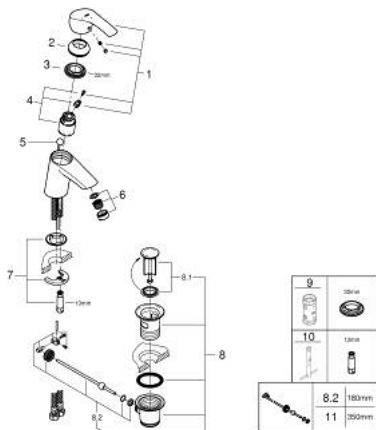

32 926 002 **EUROSMART SINGLE-LEVER BASIN MIXER 1/2"**
S-SIZE

PRODUCT DESCRIPTION

- Colour: chrome
- Single hole installation
- Metal lever
- GROHE SilkMove 35 mm ceramic cartridge
- EcoMode - cold water flow in mid-lever position saves energy
- Adjustable flow rate limiter
- With temperature limiter
- GROHE LongLife finish
- GROHE EcoJoy - less water, perfect flow
- maximum flow rate (at 3 bar): 5 l/min
- GROHE FastFixation rapid installation system
- Pop-up waste set 1 1/4"
- Flexible connection hoses

32 926 002 EUROSMART SINGLE-LEVER BASIN MIXER 1/2" S-SIZE

SPARE PARTS, August 2017 – now

- 1: Lever (Spare part-nr. 46902000)
 - 2: Cap (Spare part-nr. 46492000)
 - 3: Screw coupling (Spare part-nr. 46460000)
 - 4: Cartridge (Spare part-nr. 46863000)
 - 5: Pop-up rod (Spare part-nr. 06329000)
 - 6: Flow control (Spare part-nr. 48159000)
 - 7: Shank mounting kit (Spare part-nr. 46671000)
 - 8: 1 1/4" waste set (Spare part-nr. 28910000)
 - 8.1: Plug (Spare part-nr. 07182000)
 - 8.2: Eccentric rod (Spare part-nr. 07052000)
 - 9: Socket Spanner (Spare part-nr. 19332000)*
 - 10: Mounting wrench (Spare part-nr. 19017000)*
 - 11: Eccentric rod (Spare part-nr. 07341000)*
- * Optional accessories